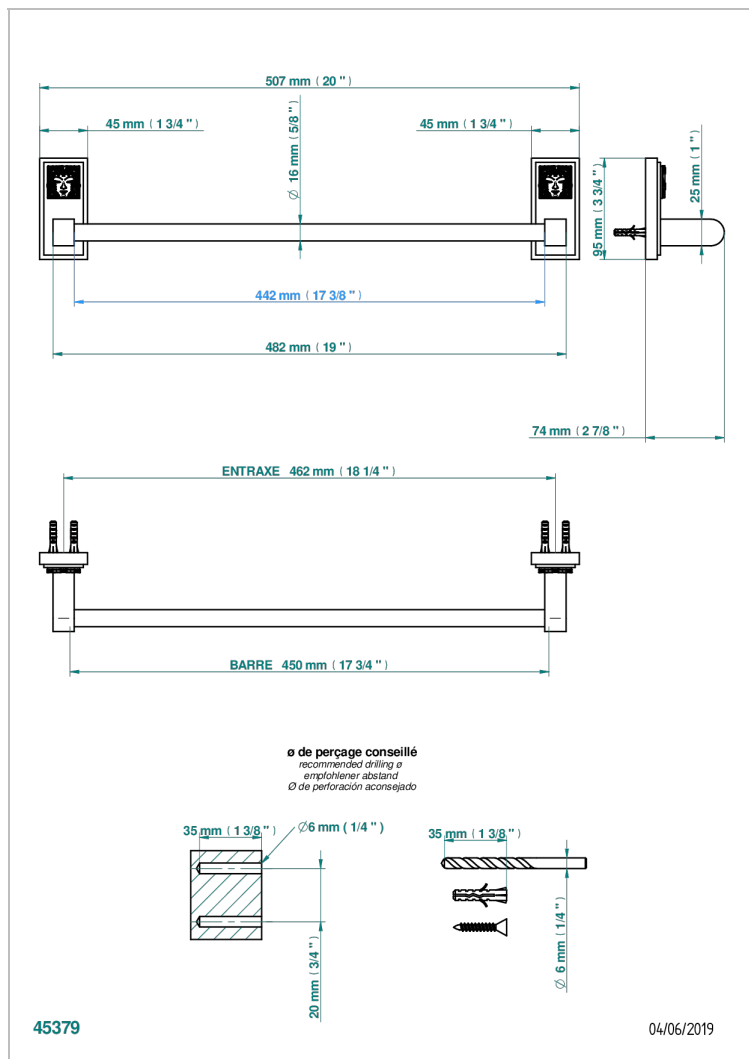

MASQUE DE FEMME ENGRAVED METAL

A2T-514/45

Single towel rail, fixed rail, length: 450 mm

CHARACTERISTIC

- Masque de Femme Engraved Metal
- Single towel rail, fixed rail, length: 450 mm

AVAILABLE FINITIONS

Antique nickel - H28
Black ceram - D30
Blush PVD - H62
Brass color PVD - H49
Brown bronze color PVD - F33
Gold color PVD - H52