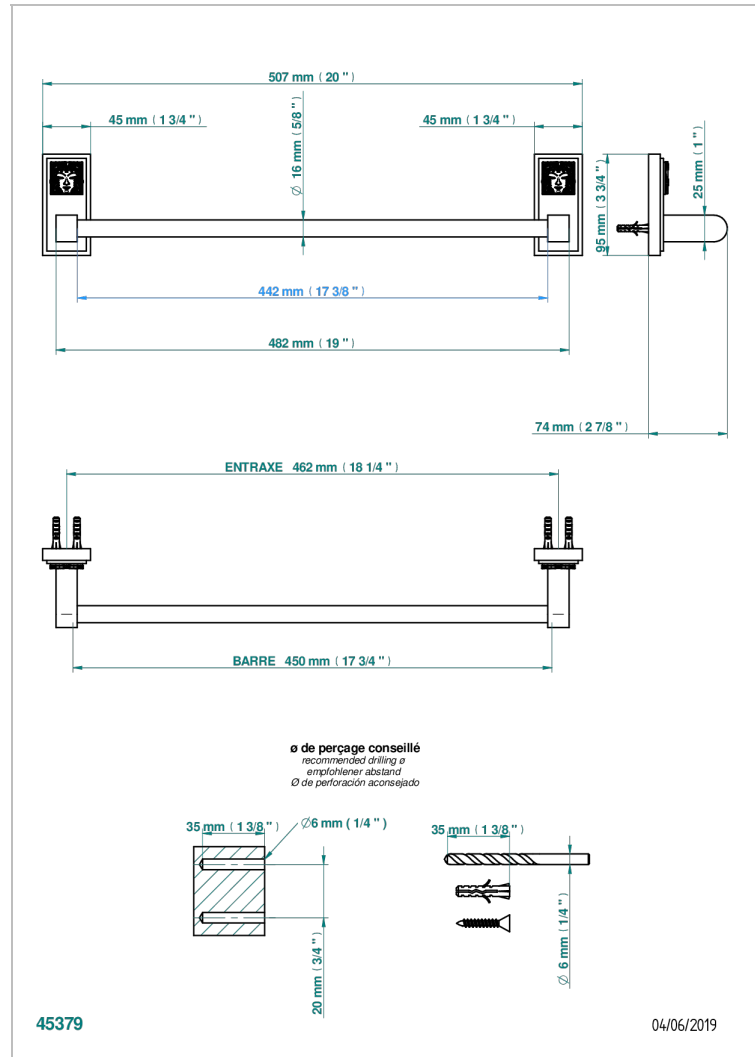

# MASQUE DE FEMME SOLAIRE

A2S-514/45

Single towel rail, fixed rail, length: 450 mm

THG<sup>®</sup>  
PARIS

## CARACTERÍSTICAS

- Masque de Femme Solaire
- Single towel rail, fixed rail, length: 450 mm