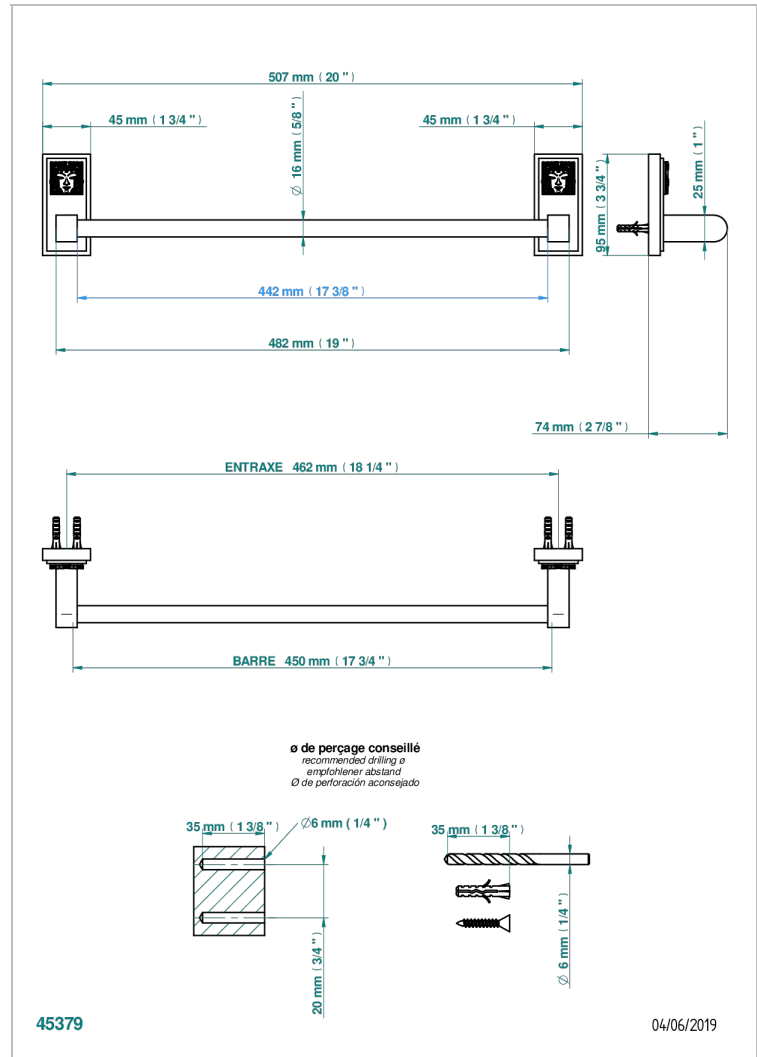

MASQUE DE FEMME SOLAIRE

A2S-514/45

Towel bar, 18" long

THG[®]
PARIS

CHARACTERISTIC

- Masque de Femme Solaire
- Towel bar, 18" long

AVAILABLE FINITIONS

Black ceram - D30
Chrome polished - A02
Chrome polished / gold polished - G02
Gold mat - F07
Gold polished - F01
Matt chrome (American satin) - C02