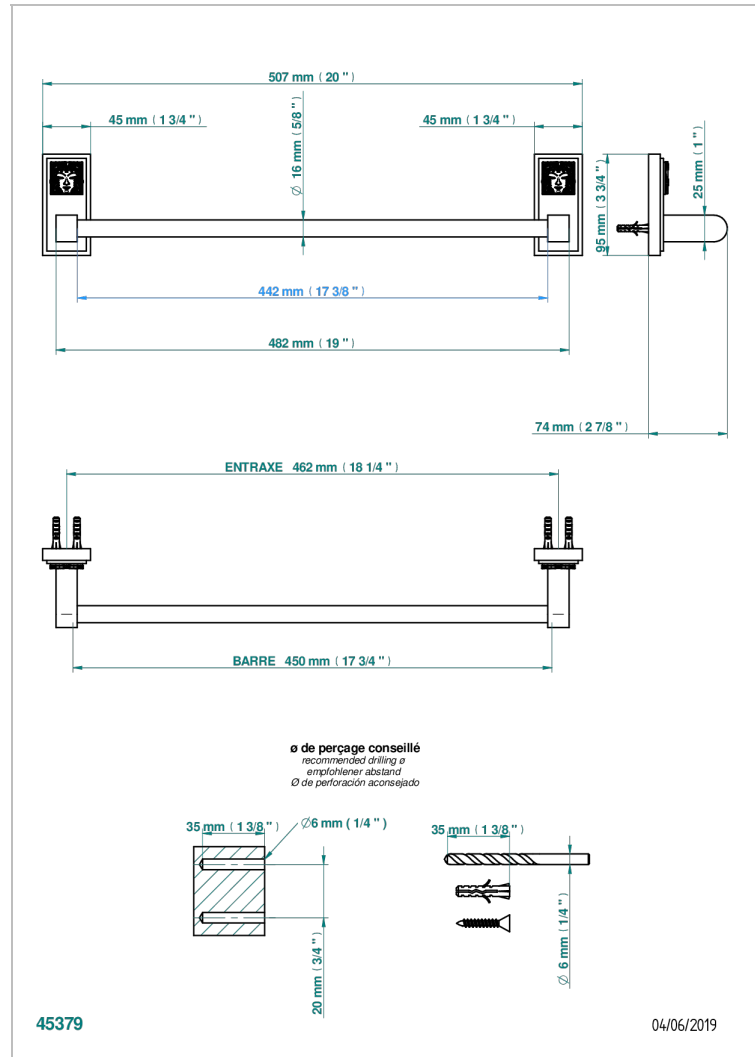

# MASQUE DE FEMME SOLAIRE

A2S-514/45

Single towel rail, fixed rail, length: 450 mm

## CHARACTERISTIC

- Masque de Femme Solaire
- Single towel rail, fixed rail, length: 450 mm