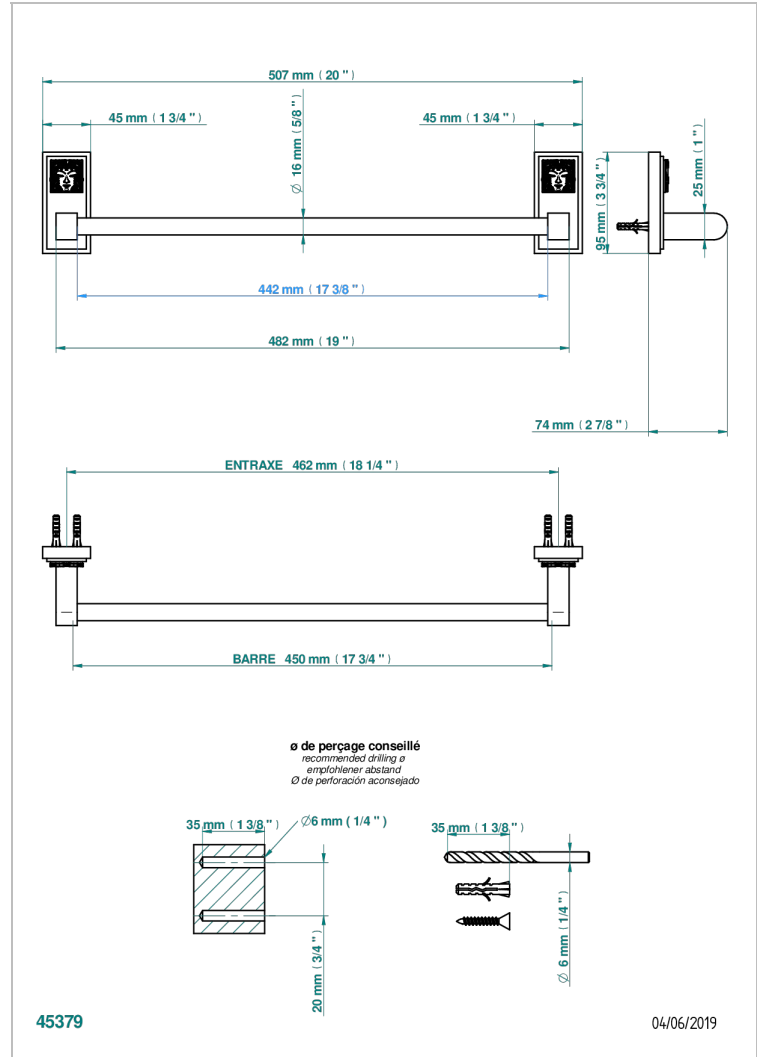

# MASQUE DE FEMME SOLAIRE

A2S-514/45

Single towel rail, fixed rail, length: 450 mm

THG<sup>®</sup>  
PARIS

## CARACTERÍSTICAS

- Masque de Femme Solaire
- Single towel rail, fixed rail, length: 450 mm