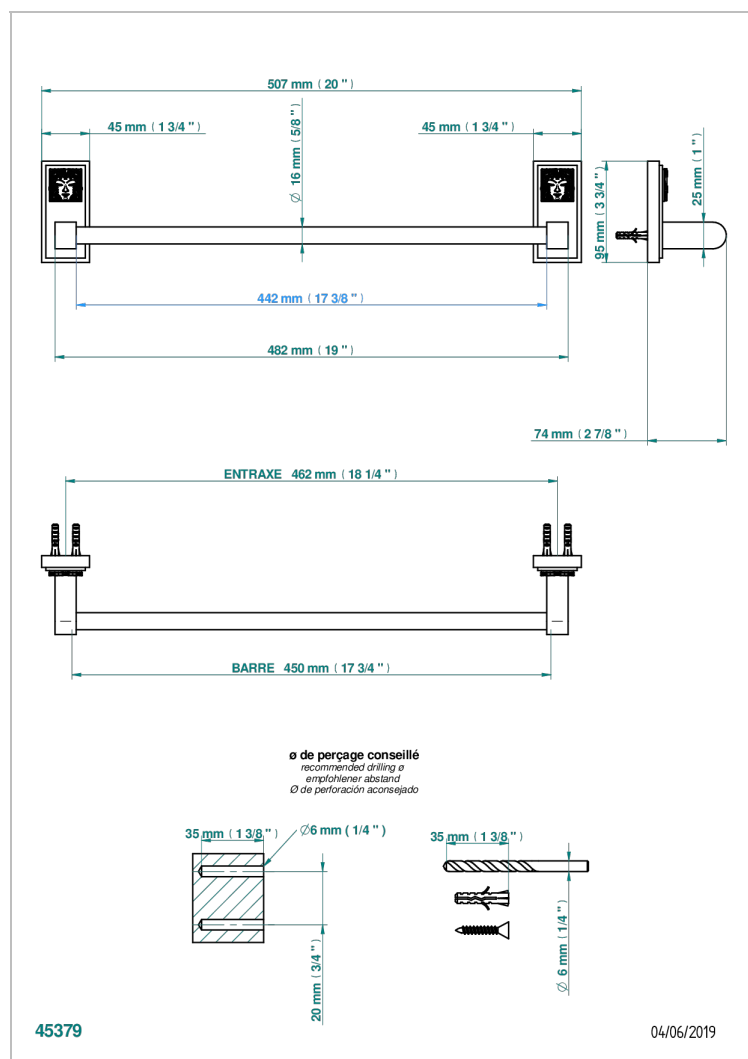

# MASQUE DE FEMME LUNAIRE

A2R-514/45

Single towel rail, fixed rail, length: 450 mm

THG<sup>®</sup>  
PARIS

## CARACTERÍSTICAS

- Masque de Femme Lunaire
- Single towel rail, fixed rail, length: 450 mm