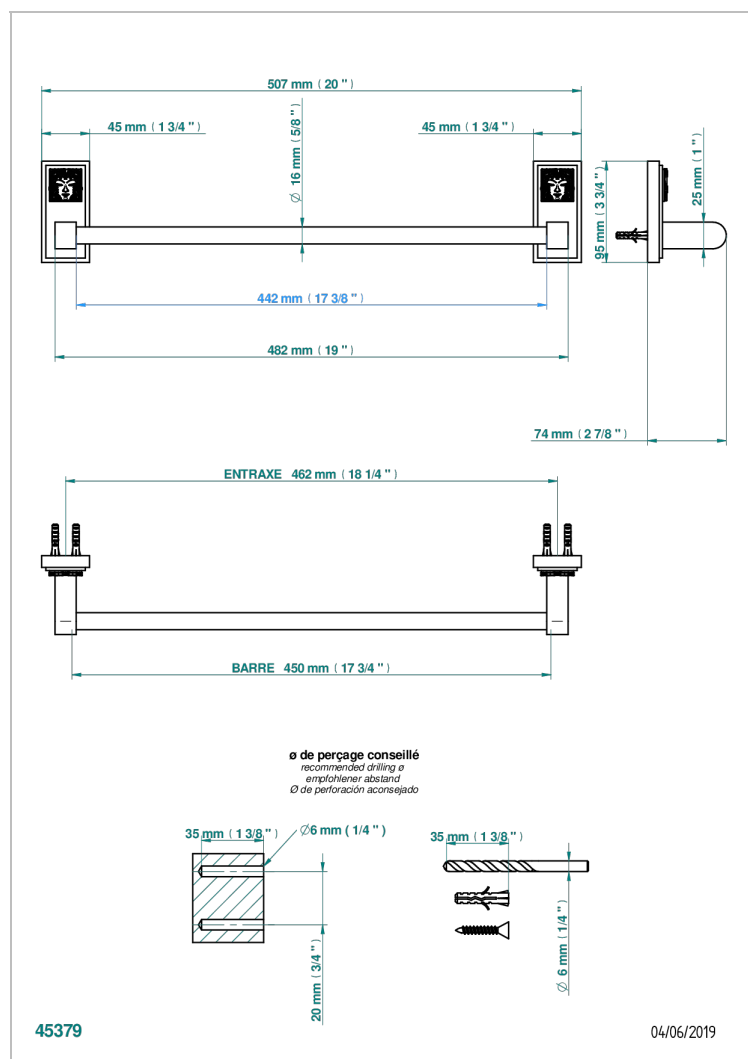

MASQUE DE FEMME LUNAIRE

A2R-514/45

Single towel rail, fixed rail, length: 450 mm

THG[®]
PARIS

CARACTERÍSTICAS

- Masque de Femme Lunaire
- Single towel rail, fixed rail, length: 450 mm

ACABADOS DISPONIBLES

Cerámica negra mate - D30
Cromo - A02
Cromo / dorado - G02
Cromo mate - C02
Dorado - F01
Dorado mate - F07