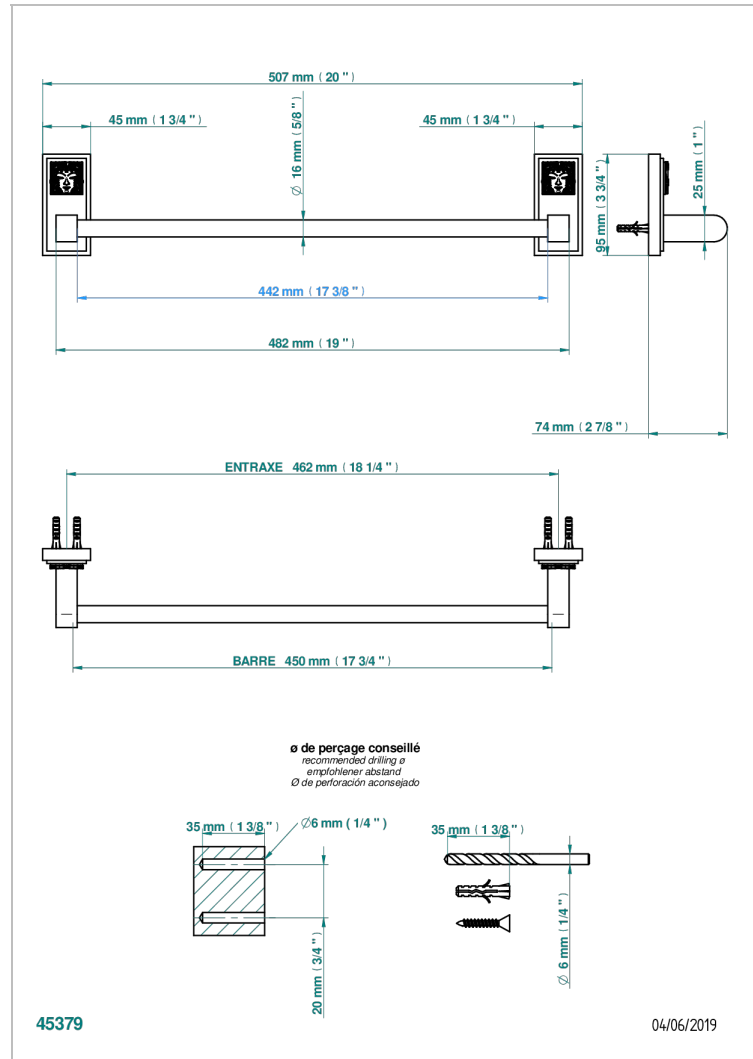

MASQUE DE FEMME LUNAIRE

A2R-514/45

Single towel rail, fixed rail, length: 450 mm

CHARACTERISTIC

- Masque de Femme Lunaire
- Single towel rail, fixed rail, length: 450 mm

AVAILABLE FINITIONS

- Black ceram - D30
- Matt chrome - C02
- Matt gold - F07
- Matt nickel (color finish) - C01
- Polished chrome (color finish) - A02
- Polished chrome / Polished gold (color finish) - G02