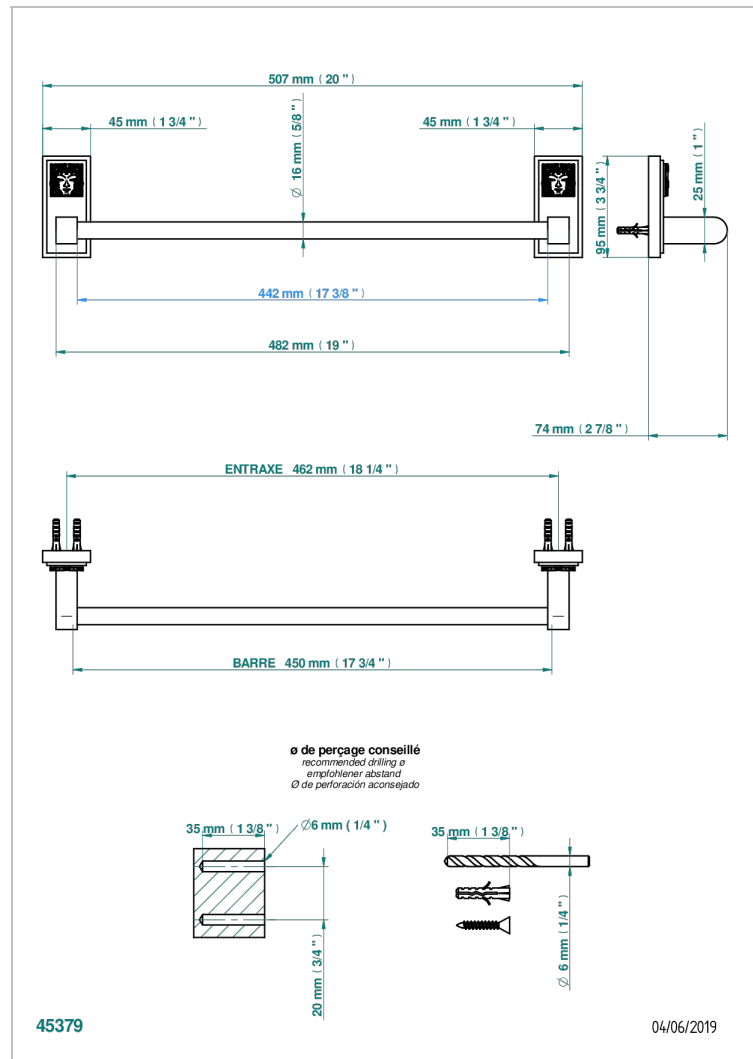

MASQUE DE FEMME LUNAIRE

A2R-514/45

Single towel rail, fixed rail, length: 450 mm

THG[®]
PARIS

CARACTERÍSTICAS

- Masque de Femme Lunaire
- Single towel rail, fixed rail, length: 450 mm

ACABADOS DISPONIBLES

Cerámica negra mate - D30
Cromo - A02
Cromo / dorado - G02
Cromo mate - C02
Dorado - F01
Dorado mate - F07