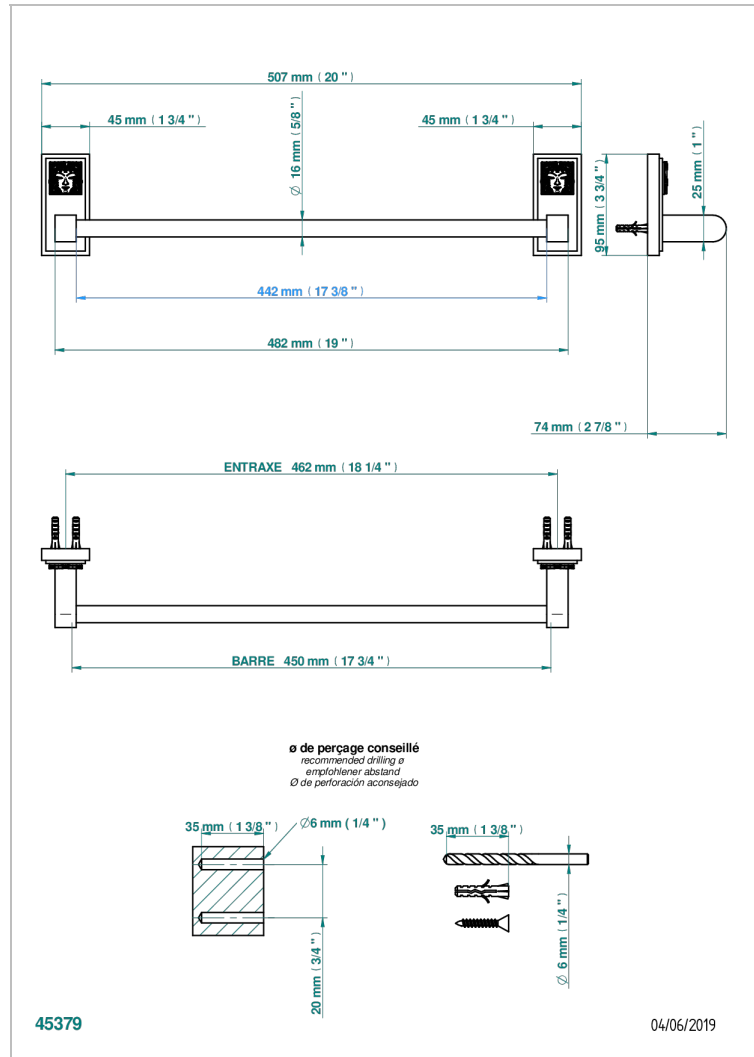

# MASQUE DE FEMME LUNAIRE

A2R-514/45

Single towel rail, fixed rail, length: 450 mm

## CHARACTERISTIC

- Masque de Femme Lunaire
- Single towel rail, fixed rail, length: 450 mm