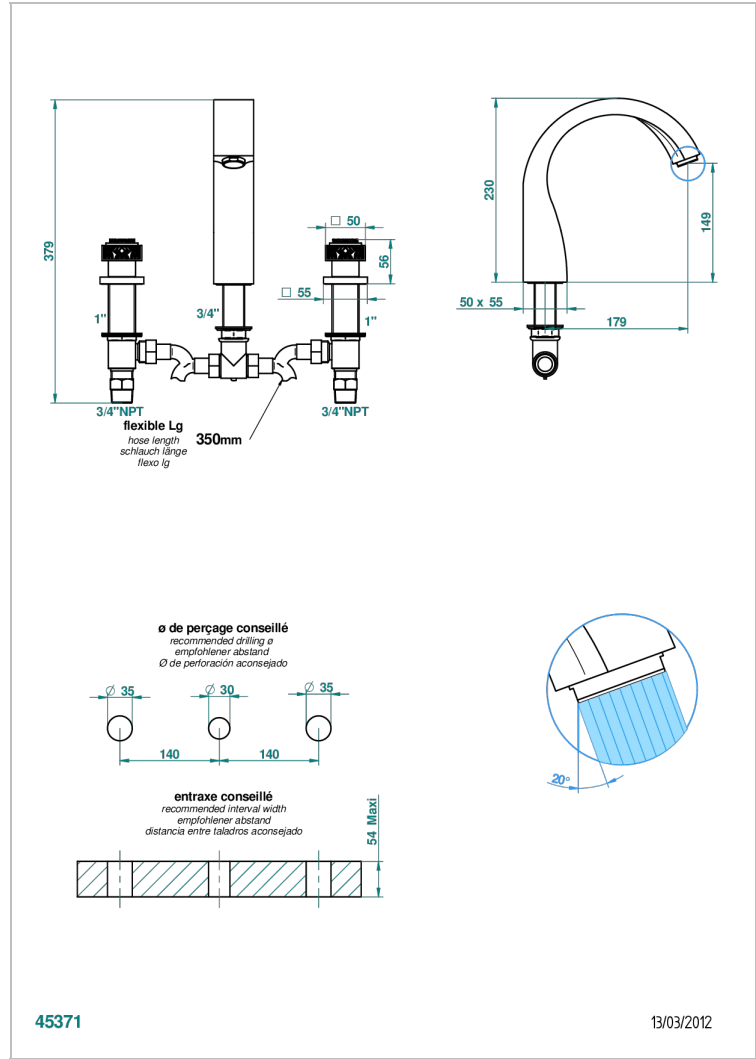

MASQUE DE FEMME ENGRAVED METAL

A2T-25US

Roman tub set with 3/4" valves

CHARACTERISTIC

- ASME : ASME A112.18.1-2011/CSA B125.1-11

TECHNICAL SPECS

- Recommandé : 3 bars (max. 5 bars) - Advised : 43,5 psi (max. 72 psi)
- Bec : 35 l/min à 3 bars
- Spout : 9.26 gpm at 43.5 psi

Umber PVD - H66