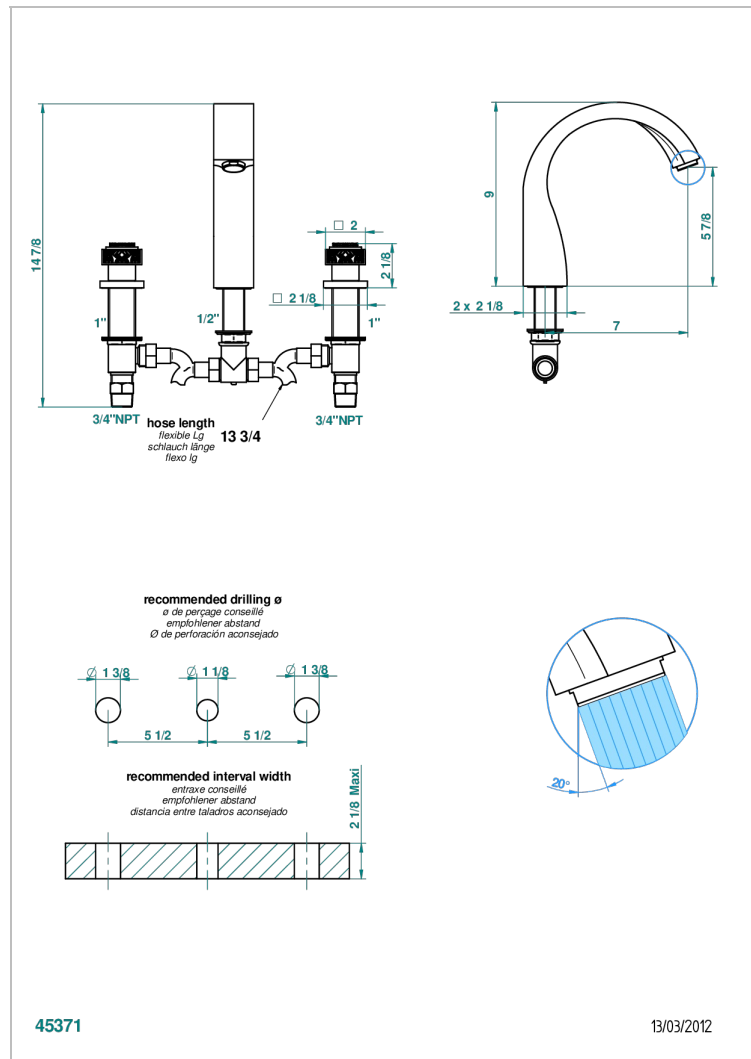

MASQUE DE FEMME ENGRAVED METAL

A2T-25US

Roman tub set with 3/4" valves

CHARACTERISTIC

- ASME : ASME A112.18.1-2011/CSA B125.1-11

TECHNICAL SPECS

- Recommandé : 3 bars (max. 5 bars) - Advised : 43,5 psi (max. 72 psi)
- Bec : 35 l/min à 3 bars
- Spout : 9.26 gpm at 43.5 psi

Umber PVD - H66