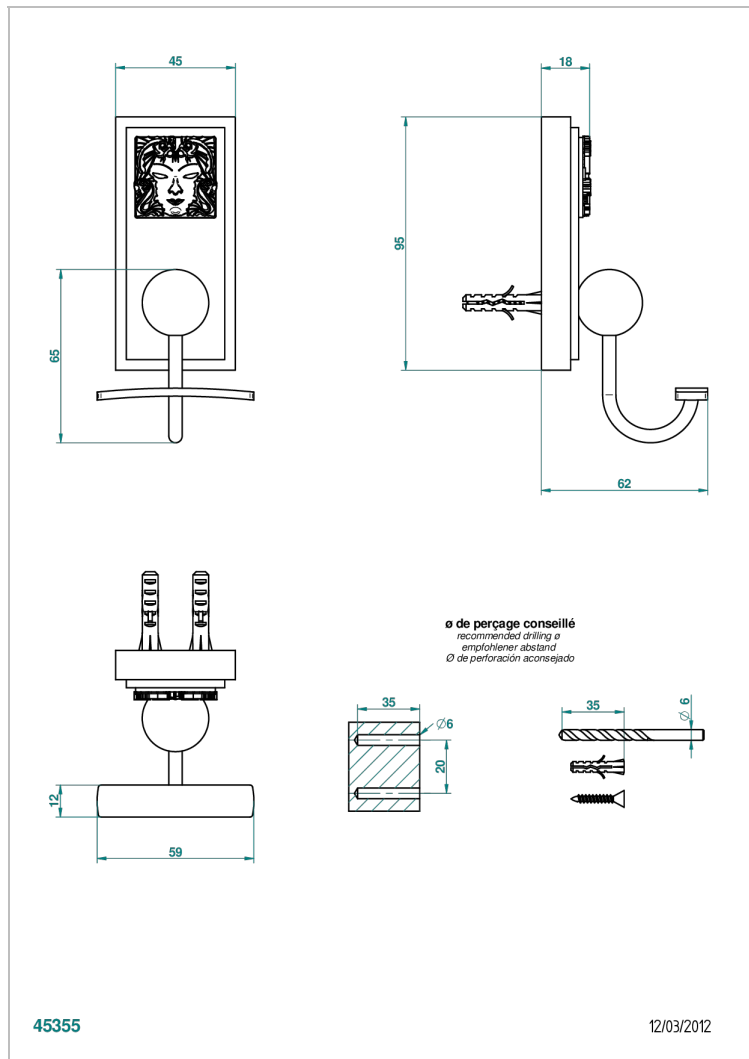

MASQUE DE FEMME SMOOTH METAL

A2U-510

Robe hook

CHARACTERISTIC

- Masque de Femme Smooth metal
- Robe hook

AVAILABLE FINITIONS

Antique nickel - H28
Black ceram - D30
Blush PVD - H62
Brass color PVD - H49
Brown bronze color PVD - F33
Gold color PVD - H52