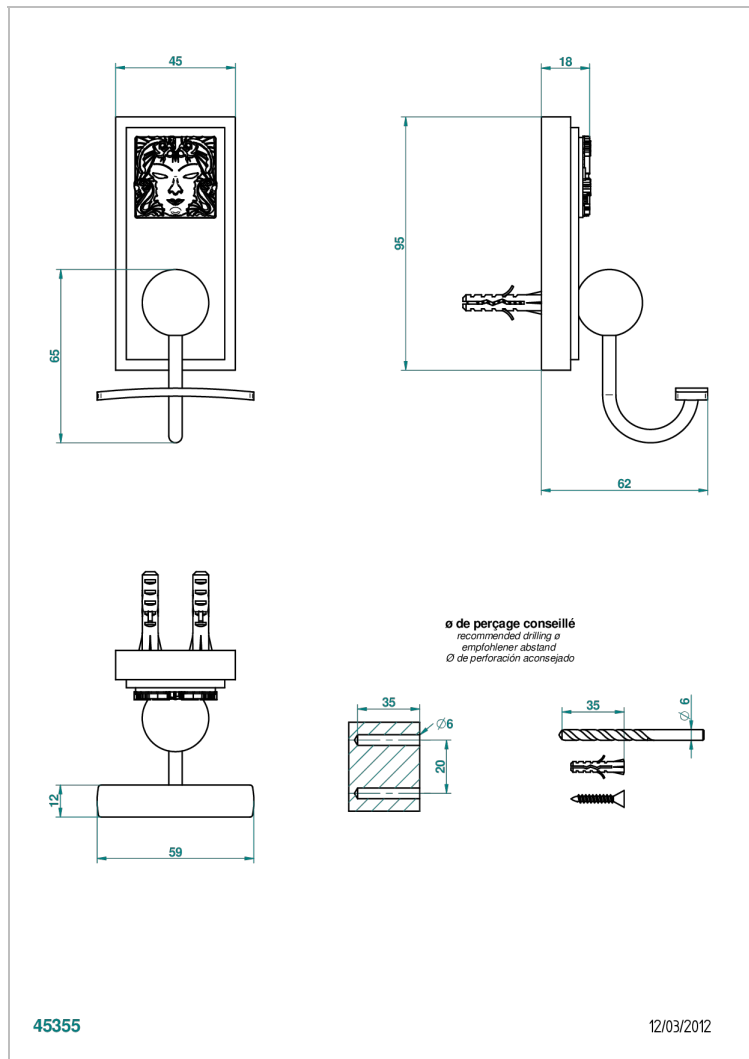

MASQUE DE FEMME ENGRAVED METAL

A2T-510

Robe hook

CHARACTERISTIC

- Masque de Femme Engraved Metal
- Robe hook

AVAILABLE FINITIONS

Black ceram - D30
Blush PVD - H62
Brass color PVD - H49
Brown bronze color PVD - F33
Chrome polished - A02
Chrome polished / gold polished - G02

Matt nickel color PVD - H56
Nickel antique / Sovereign - H28
Nickel color PVD - H55
Nickel polished - B01
Soft gold - F30
Soft matt gold - F31

Umber PVD - H66