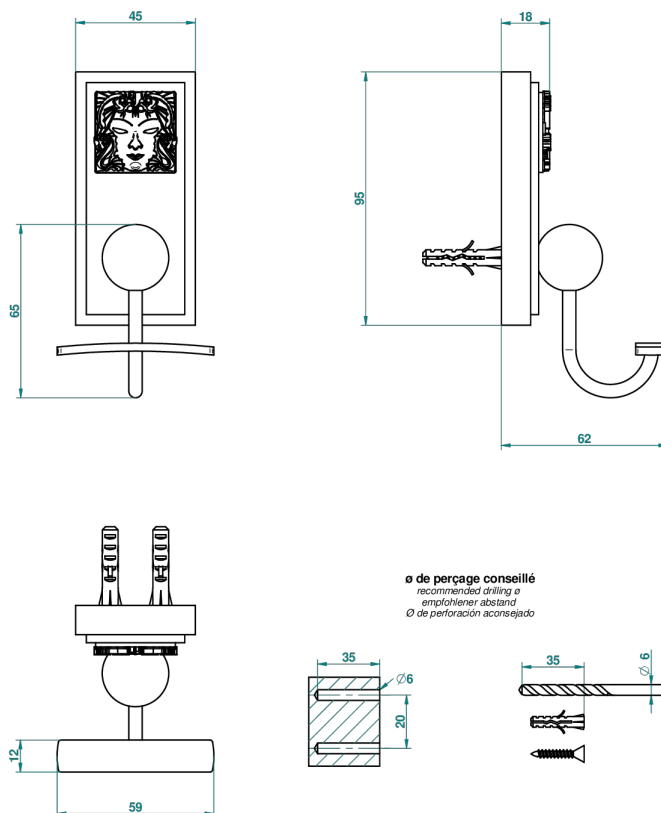

MASQUE DE FEMME SOLAIRE

A2S-510

Robe hook

45355

12/03/2012

CHARACTERISTIC

- Masque de Femme Solaire
- Robe hook

AVAILABLE FINITIONS

Black ceram - D30
Chrome polished - A02
Chrome polished / gold polished - G02
Gold mat - F07
Gold polished - F01
Matt chrome (American satin) - C02

Matt nickel (American satin) - C01
Nickel polished - B01
Soft gold - F30
Soft matt gold - F31