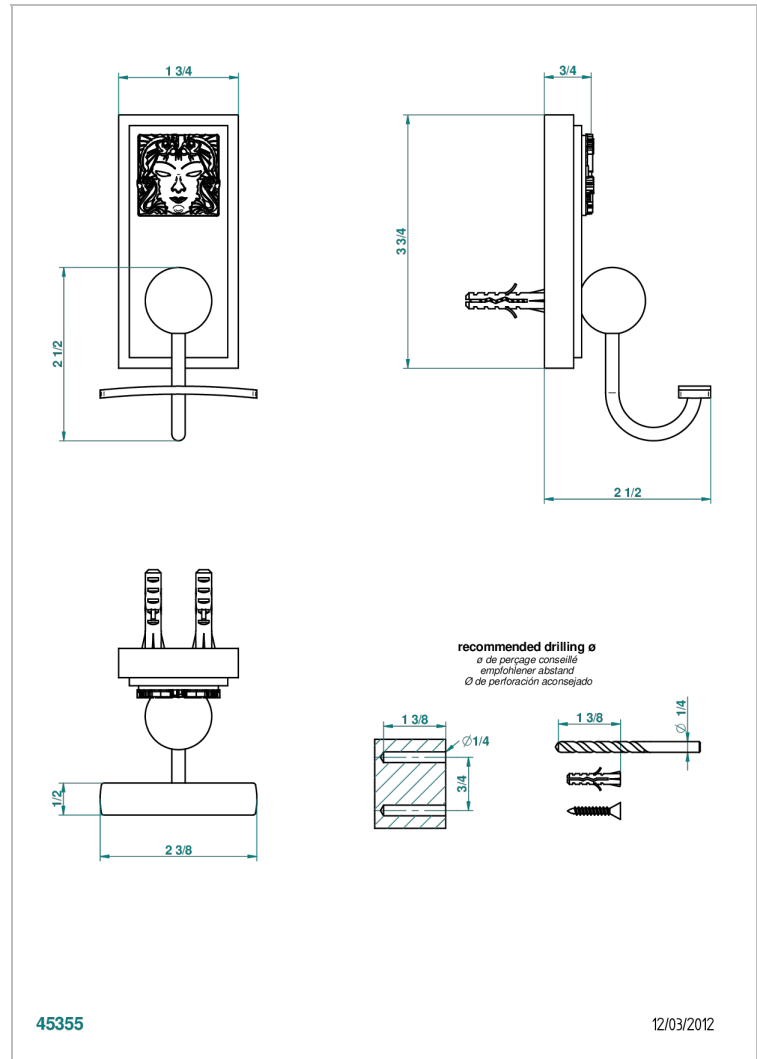

MASQUE DE FEMME SOLAIRE

A2S-510

Robe hook

THG[®]
PARIS

CHARACTERISTIC

- Masque de Femme Solaire
- Robe hook

AVAILABLE FINITIONS

Black ceram - D30
Chrome polished - A02
Chrome polished / gold polished - G02
Gold mat - F07
Gold polished - F01
Matt chrome (American satin) - C02