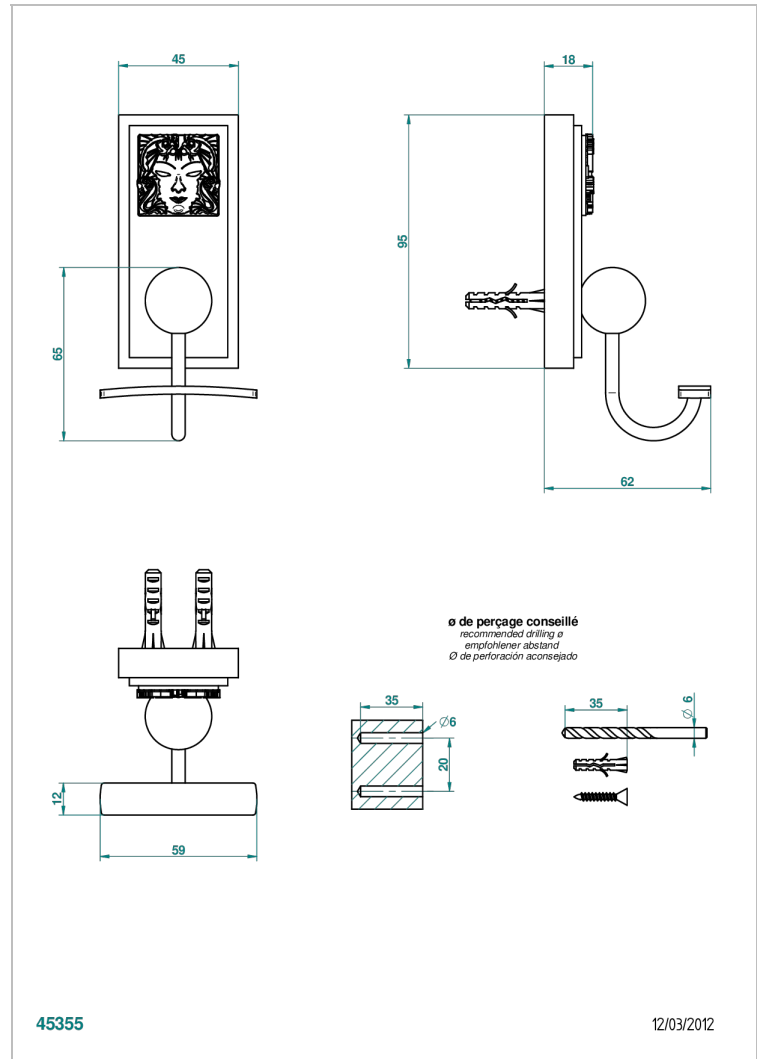

MASQUE DE FEMME SOLAIRE

A2S-510

Robe hook

THG[®]
PARIS

CHARACTERISTIC

- Masque de Femme Solaire
- Robe hook

AVAILABLE FINITIONS

Black ceram - D30
Matt chrome - C02
Matt gold - F07
Matt nickel (color finish) - C01
Polished chrome (color finish) - A02
Polished chrome / Polished gold (color finish) - G02