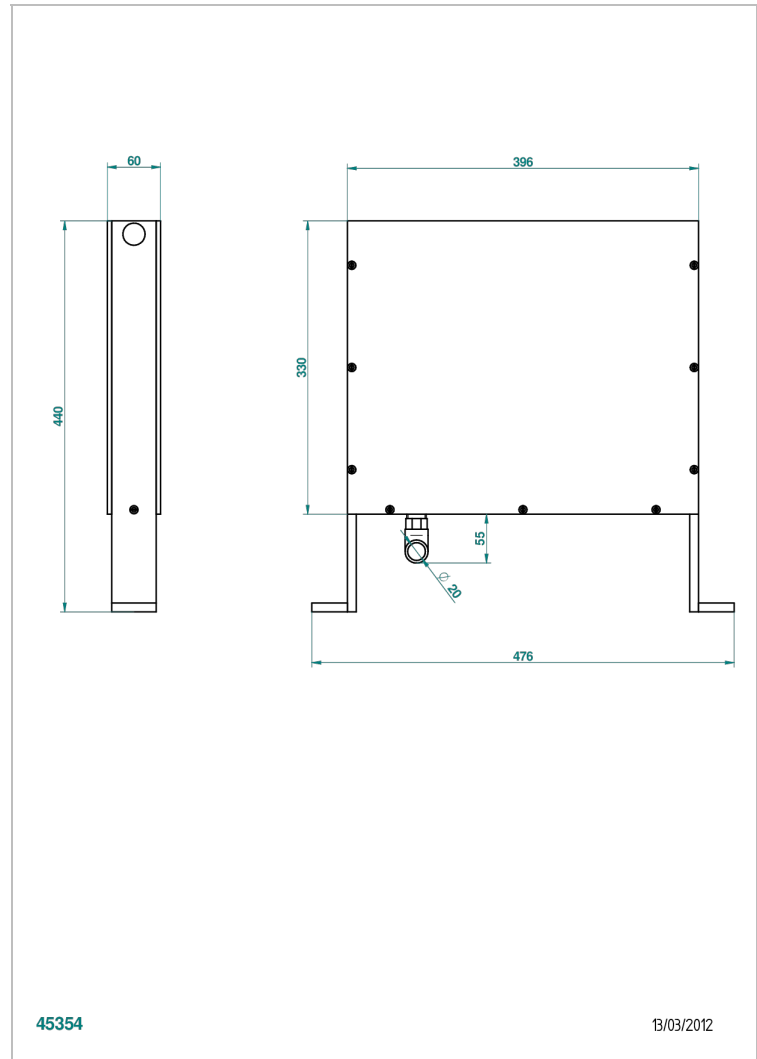

Tank to install under the tub for shower hose

45354

13/03/2012

CHARACTERISTIC

- General Products
- Tank to install under the tub for shower hose

AVAILABLE FINITIONS

*** - A00