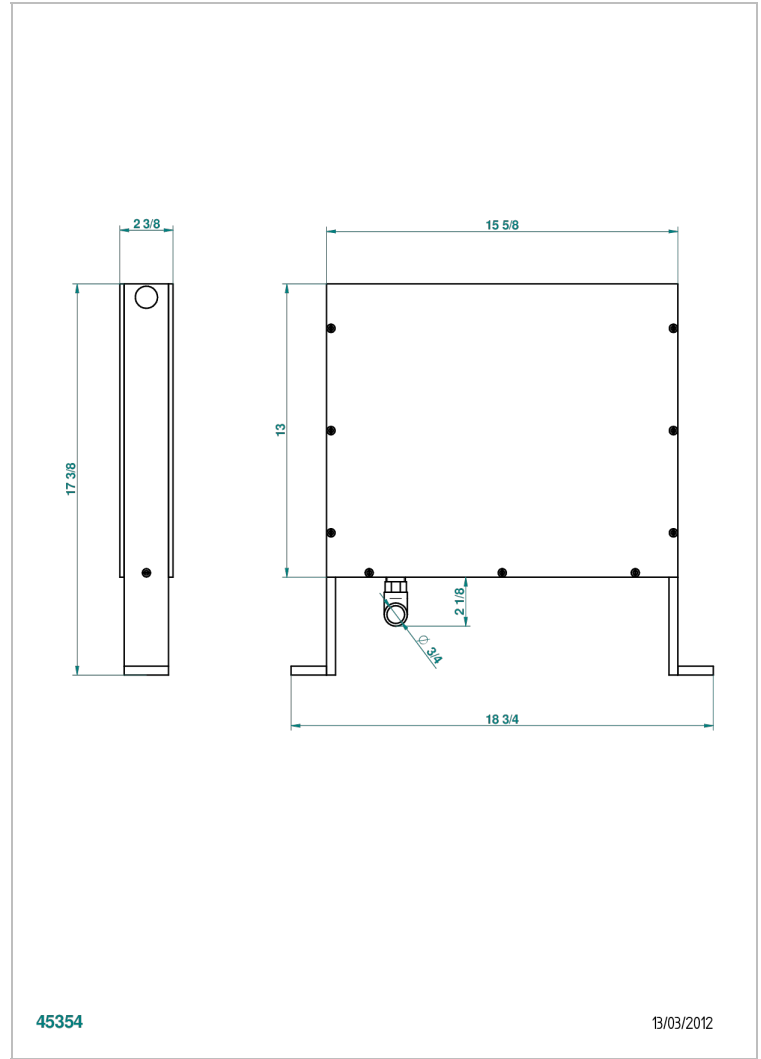

Tank to install under the tub for shower hose

45354

13/03/2012

CHARACTERISTIC

- General Products
- Tank to install under the tub for shower hose

AVAILABLE FINITIONS

*** - A00