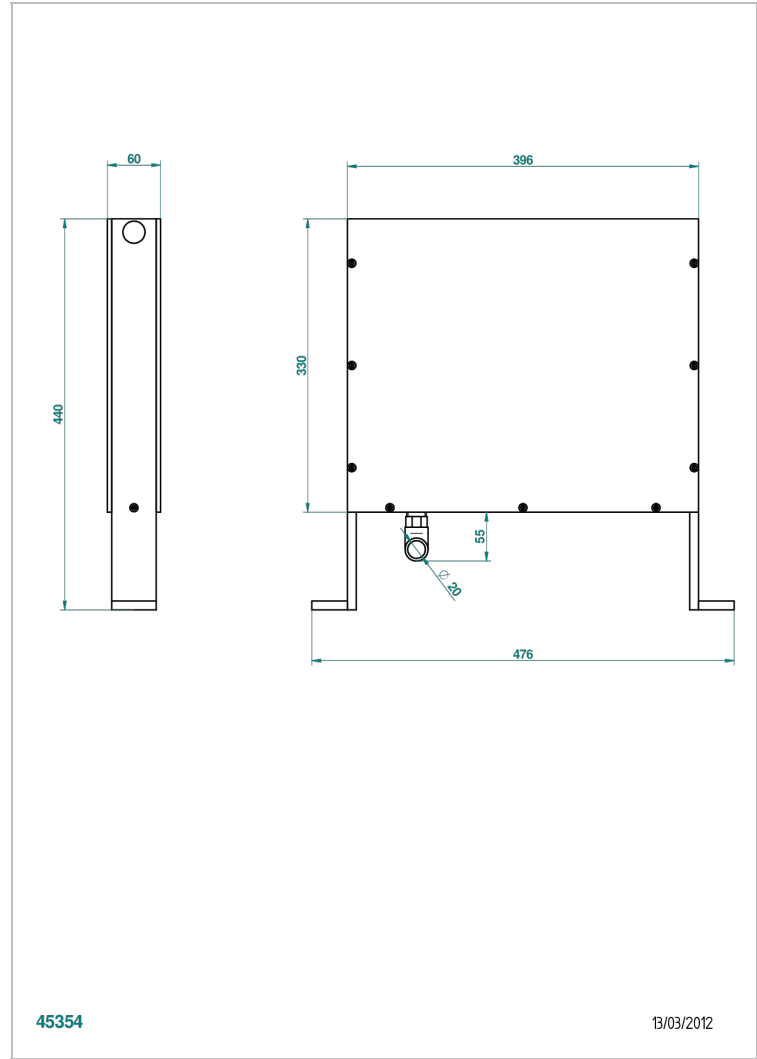

# GENERAL ITEMS

G00-5598

Tank to install under the tub for shower hose

## CHARACTERISTIC

- General Items
- Tank to install under the tub for shower hose