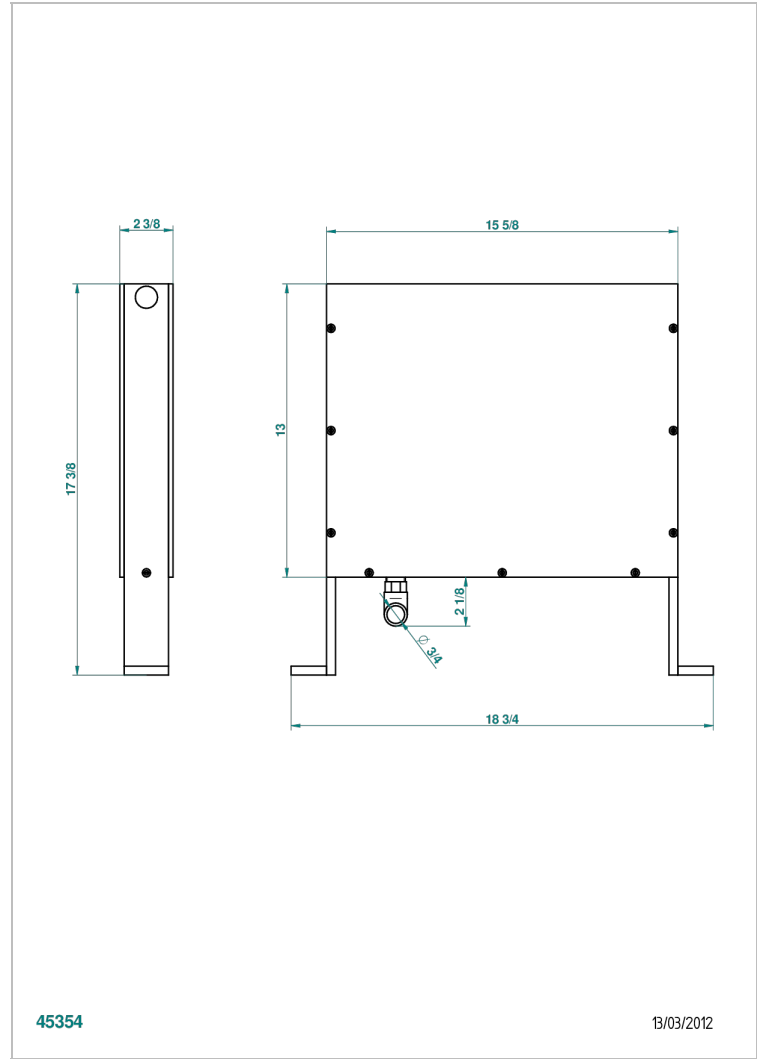

GENERAL ITEMS

G00-5598

Tank to install under the tub for shower hose

45354

13/03/2012

CHARACTERISTIC

- General Items
- Tank to install under the tub for shower hose

AVAILABLE FINITIONS

*** - A00