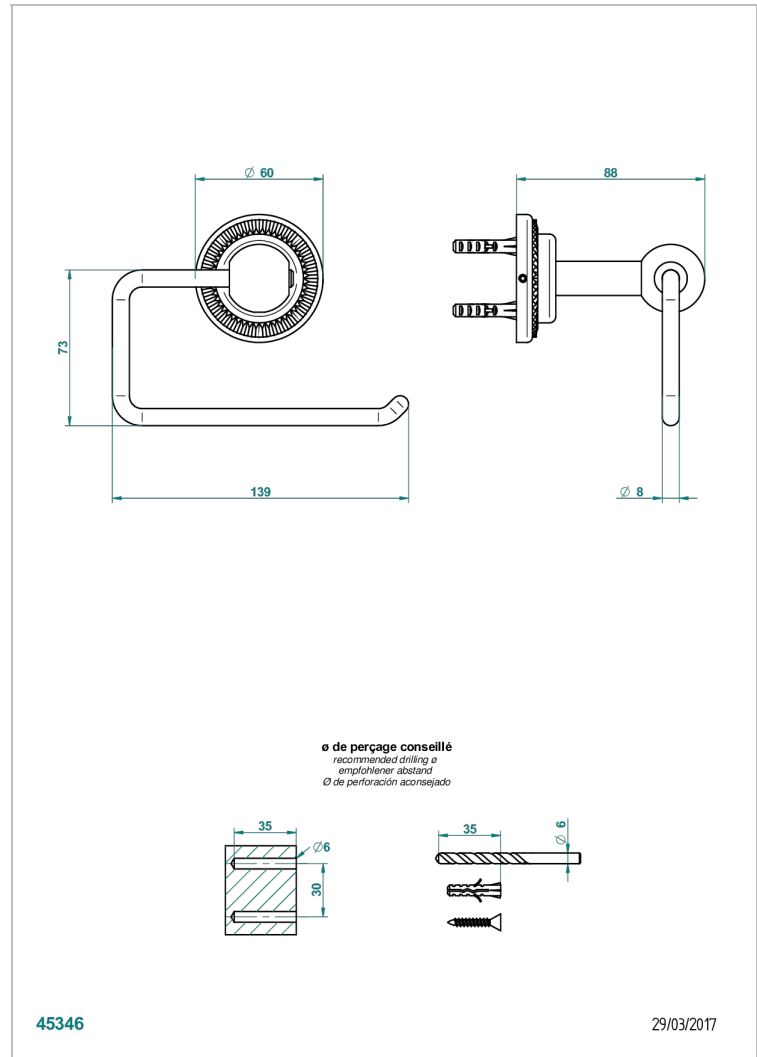

DIPLOMATE ROYALE

U4D-538A

Toilet paper holder, single mount without cover

THG[®]
PARIS

CHARACTERISTIC

- Diplome Royale
- Toilet paper holder, single mount without cover

AVAILABLE FINITIONS

Black ceram - D30
Blush PVD - H62
Brass color PVD - H49
Brown bronze color PVD - F33
Chrome polished - A02
Chrome polished / gold polished - G02