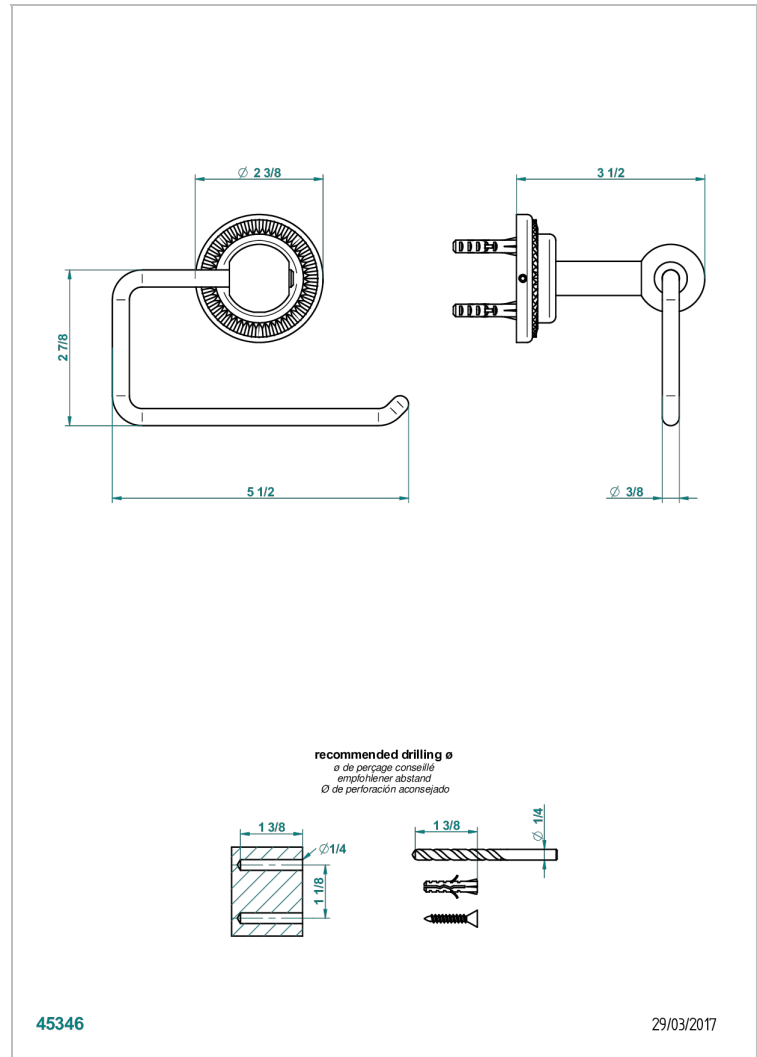

DIPLOMATE ROYALE

U4D-538A

Toilet paper holder, single mount without cover

THG[®]
PARIS

45346

29/03/2017

CHARACTERISTIC

- Diplome Royale
- Toilet paper holder, single mount without cover