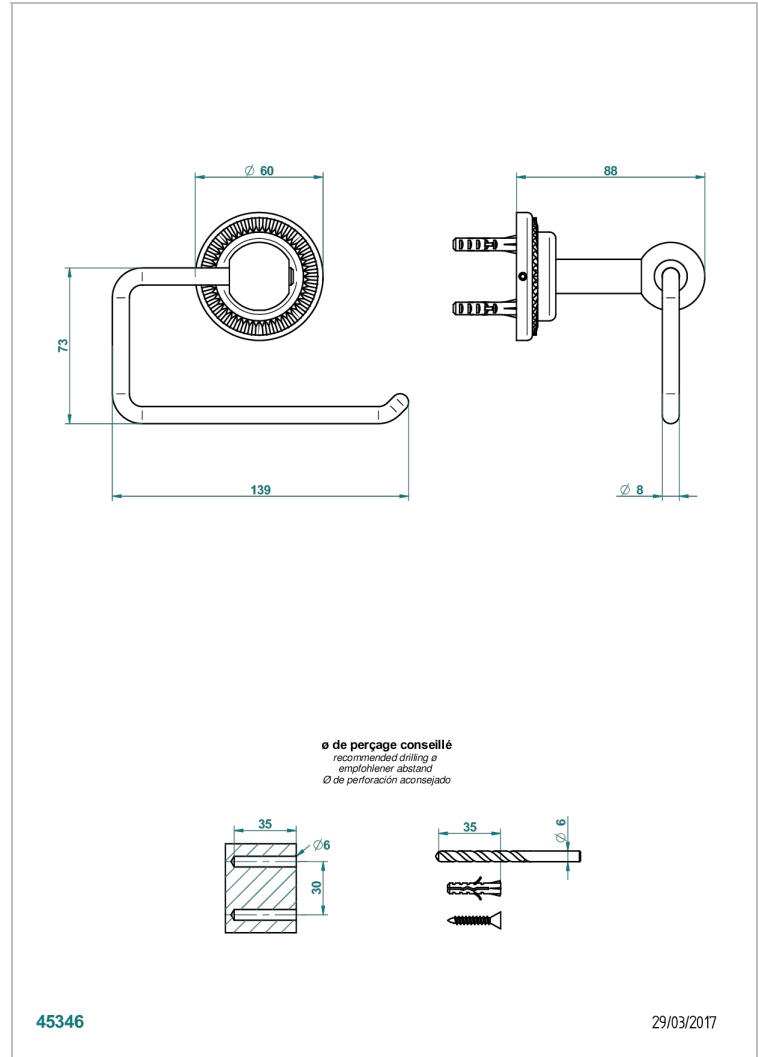

DIPLOMATE ROYALE

U4D-538A

Wall mounted WC paper holder without cover

THG[®]
PARIS

CHARACTERISTIC

- Diplomate Royale
- Wall mounted WC paper holder without cover

AVAILABLE FINITIONS

Antique nickel - H28
Black ceram - D30
Blush PVD - H62
Brass color PVD - H49
Brown bronze color PVD - F33
Gold color PVD - H52