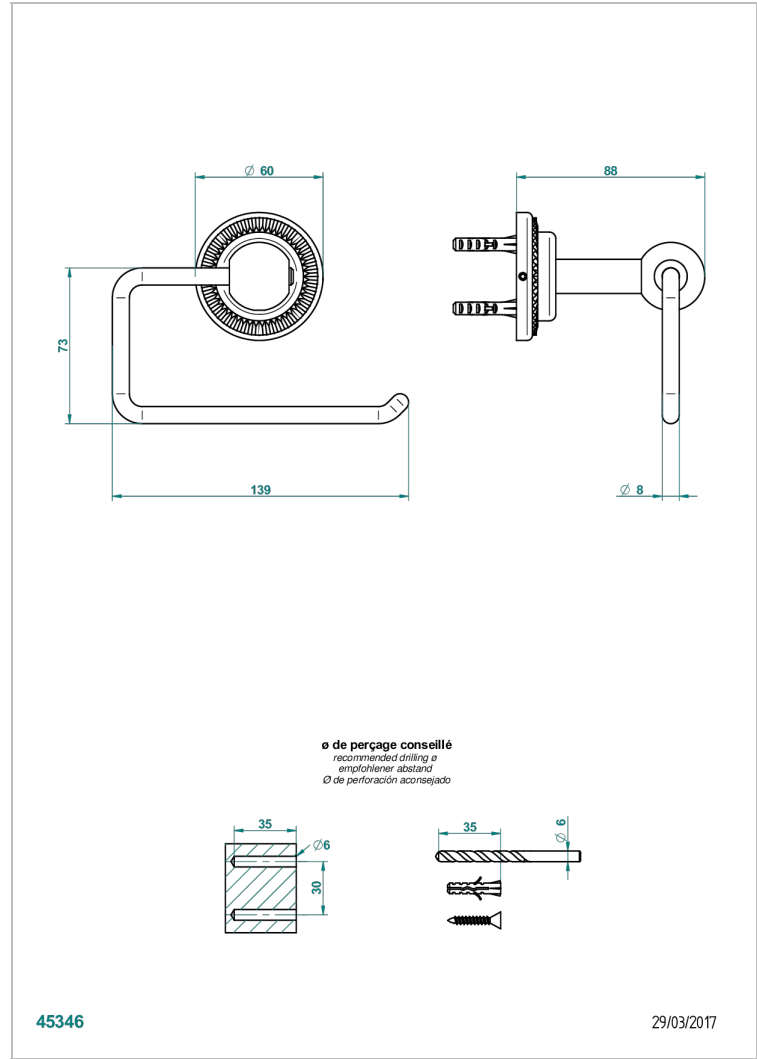

DIPLOMATE ROYALE

U4D-538A

Wall mounted WC paper holder without cover

THG[®]
PARIS

CHARACTERISTIC

- Diplomate Royale
- Wall mounted WC paper holder without cover

AVAILABLE FINITIONS

Antique nickel - H28
Black ceram - D30
Blush PVD - H62
Brass color PVD - H49
Brown bronze color PVD - F33
Gold color PVD - H52

Nickel color PVD - H55
Polished chrome (color finish) - A02
Polished chrome / Polished gold (color finish) - G02
Polished gold (color finish) - F01
Polished nickel - B01
Soft gold - F30

Soft matt gold - F31
Umber PVD - H66
Varnished matt antique red copper (color finish) - H07