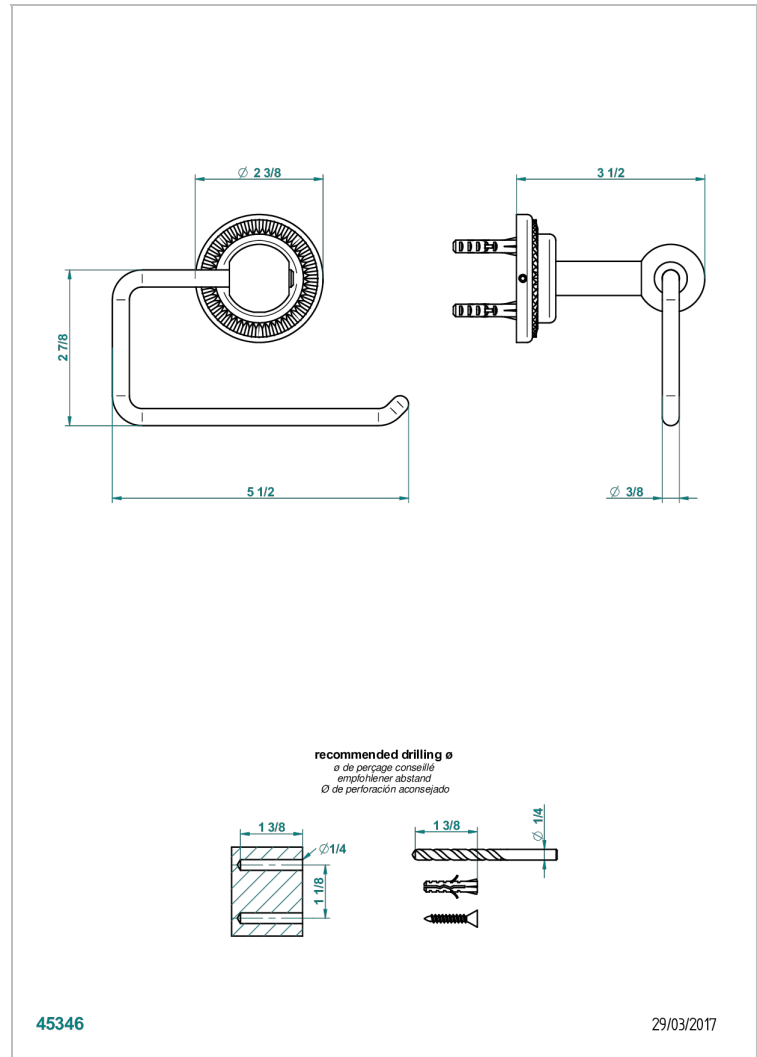

DIPLOMATE ROYALE

U4D-538A

Wall mounted WC paper holder without cover

THG[®]
PARIS

CHARACTERISTIC

- Diplome Royale
- Wall mounted WC paper holder without cover

AVAILABLE FINITIONS

Antique nickel - H28
Black ceram - D30
Blush PVD - H62
Brass color PVD - H49
Brown bronze color PVD - F33
Gold color PVD - H52

Nickel color PVD - H55
Polished chrome (color finish) - A02
Polished chrome / Polished gold (color finish) - G02
Polished gold (color finish) - F01
Polished nickel - B01
Soft gold - F30

Soft matt gold - F31
Umber PVD - H66
Varnished matt antique red copper (color finish) - H07