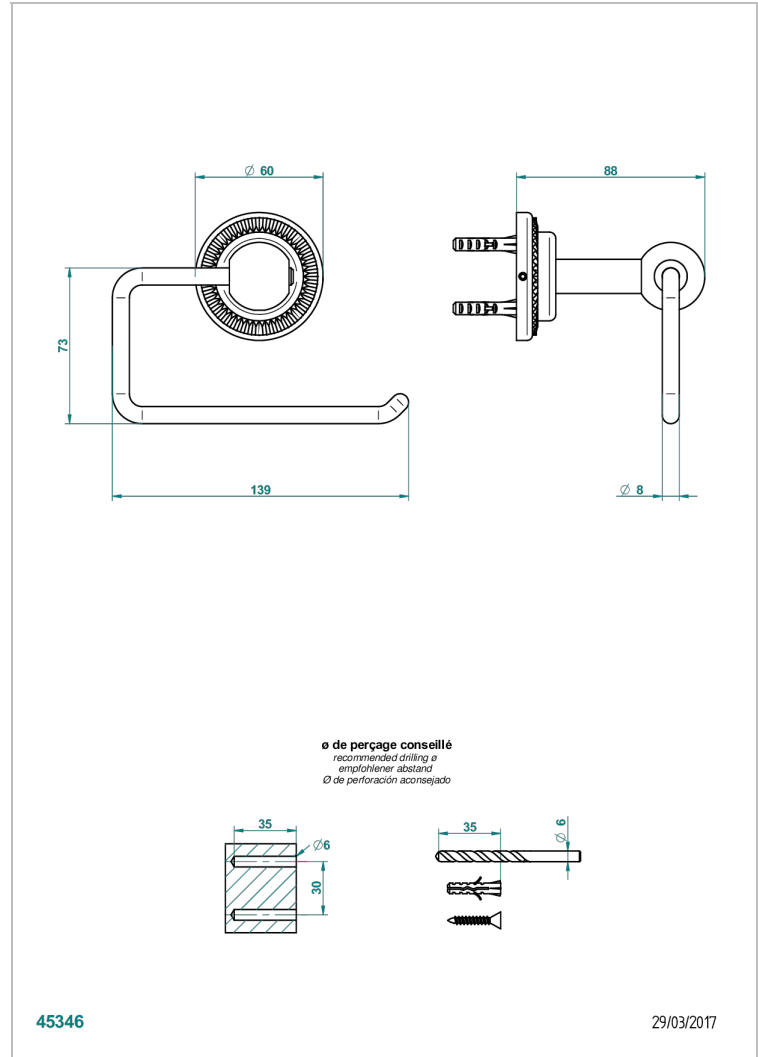

# DIPLOMATE ROYALE

U4D-538A

Wall mounted WC paper holder without cover

THG<sup>®</sup>  
PARIS

## CHARACTERISTIC

- Diplomate Royale
- Wall mounted WC paper holder without cover