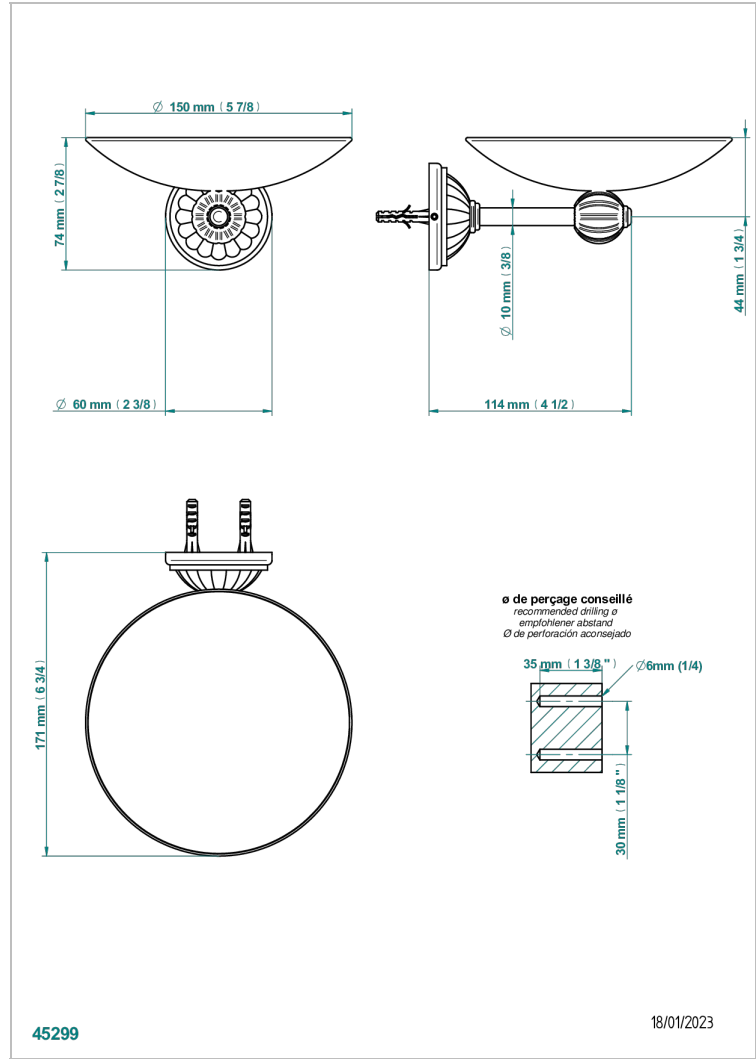

MANDARINE SATINY CRYSTAL

U1E-546GM

Soap dish, wall mounted, 6" diameter

THG[®]
PARIS

CHARACTERISTIC

- Mandarine Satiny crystal
- Soap dish, wall mounted, 6" diameter

AVAILABLE FINITIONS

Black ceram - D30
Blush PVD - H62
Brass color PVD - H49
Brown bronze color PVD - F33
Chrome polished - A02
Chrome polished / gold polished - G02