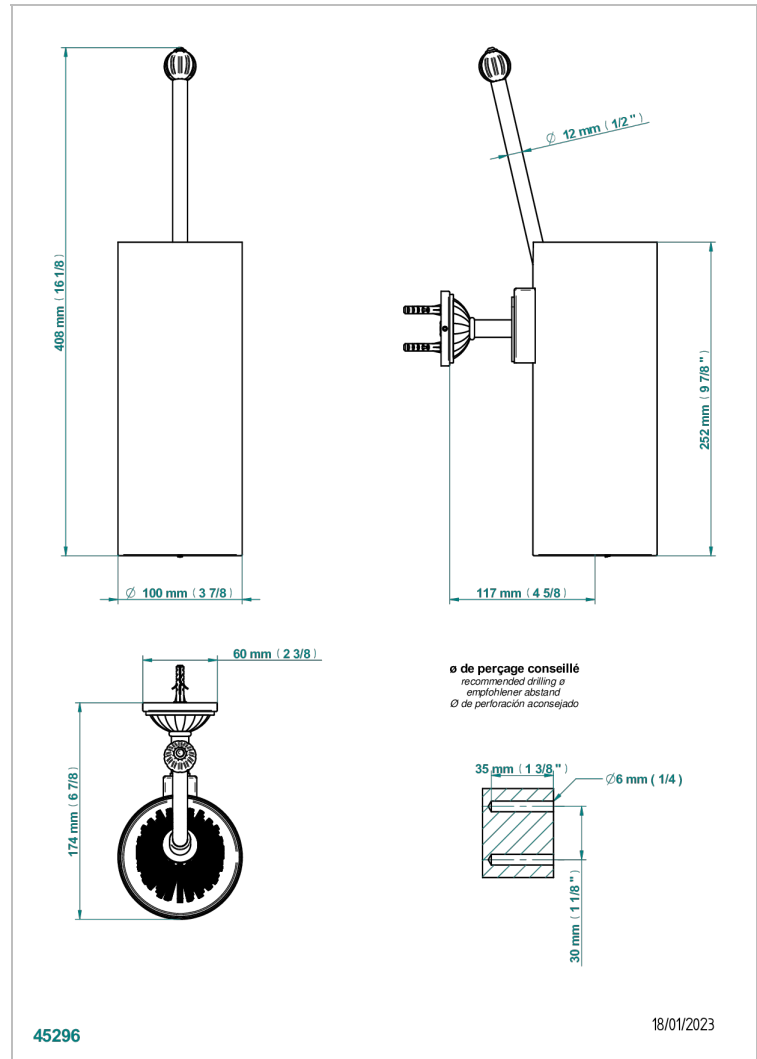

MANDARINE SATINY CRYSTAL

U1E-4720

Wall mounted toilet brush holder

THG[®]
PARIS

CHARACTERISTIC

- Mandarine Satiny crystal
- Wall mounted toilet brush holder

AVAILABLE FINITIONS

Black ceram - D30
Blush PVD - H62
Brass color PVD - H49
Brown bronze color PVD - F33
Chrome polished - A02
Chrome polished / gold polished - G02