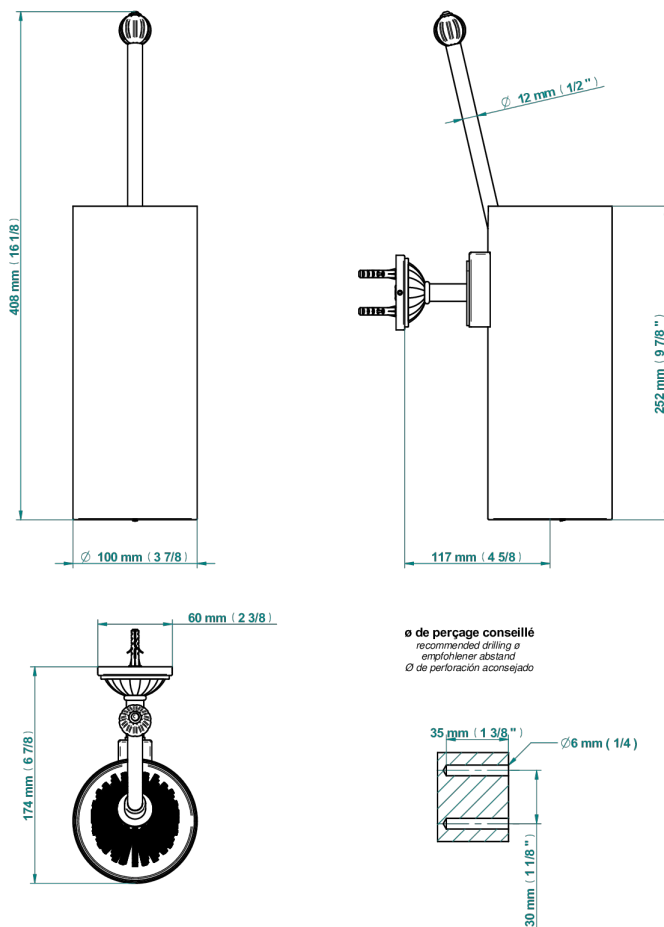

# MANDARINE SATIN CRYSTAL

U1E-4720

Wall mounted WC brush and holder, all metal

THG<sup>®</sup>  
PARIS

45296

18/01/2023

## CHARACTERISTIC

- Mandarin Satin crystal
- Wall mounted WC brush and holder, all metal