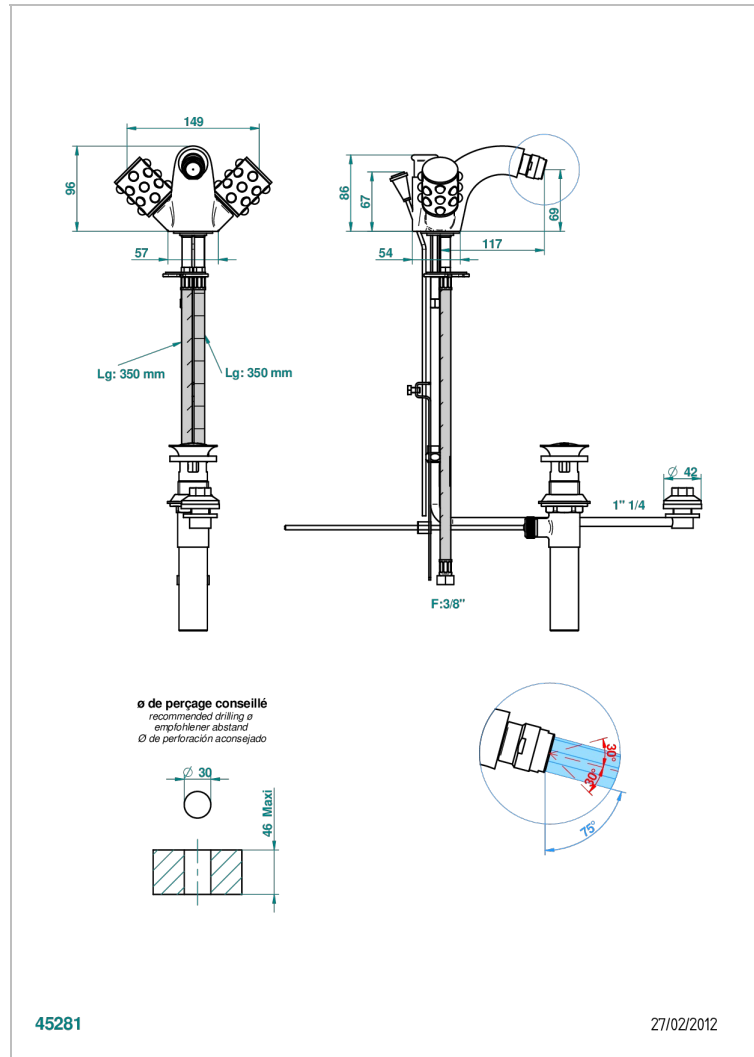

# MOSSI CRISTAL NEGRO

A2N-3205/2US

Single hole 2 handle bidet faucet, integral diverter for vertical spray with drain

## CARACTERÍSTICAS

- Mossi cristal negro
- Single hole 2 handle bidet faucet, integral diverter for vertical spray with drain

## ESPECIFICACIONES TÉCNICAS

- Recommandé : 3 bars (max. 5 bars) - Advised : 43,5 psi (max. 72 psi)
- 5,7 l/min à 3 bars (1.5 gpm at 43.5 psi)