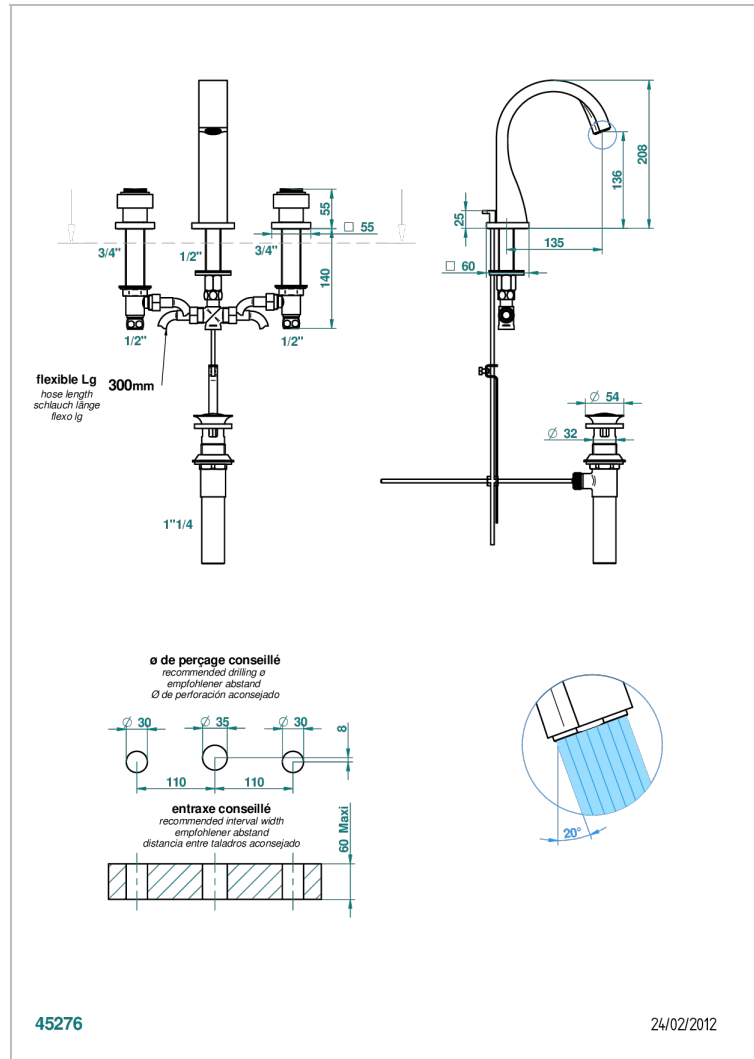

MASQUE DE FEMME SMOOTH METAL

A2U-151M/US

Widespread lavatory set with drain for 1 1/4" + countertop

THG[®]
PARIS

CHARACTERISTIC

- Masque de Femme Smooth metal
- Widespread lavatory set with drain for 1 1/4" + countertop

TECHNICAL SPECS

- Recommandé : 3 bars (max. 5 bars) - Advised : 43,5 psi (max. 72 psi)
- 5,7 l/min à 3 bars (1.5 gpm at 43.5 psi)

AVAILABLE FINITIONS

Black ceram - D30
Blush PVD - H62
Brass color PVD - H49
Brown bronze color PVD - F33
Chrome polished - A02
Chrome polished / gold polished - G02

Matt nickel color PVD - H56
Nickel antique / Sovereign - H28
Nickel color PVD - H55
Nickel polished - B01
Soft gold - F30
Soft matt gold - F31

Umber PVD - H66