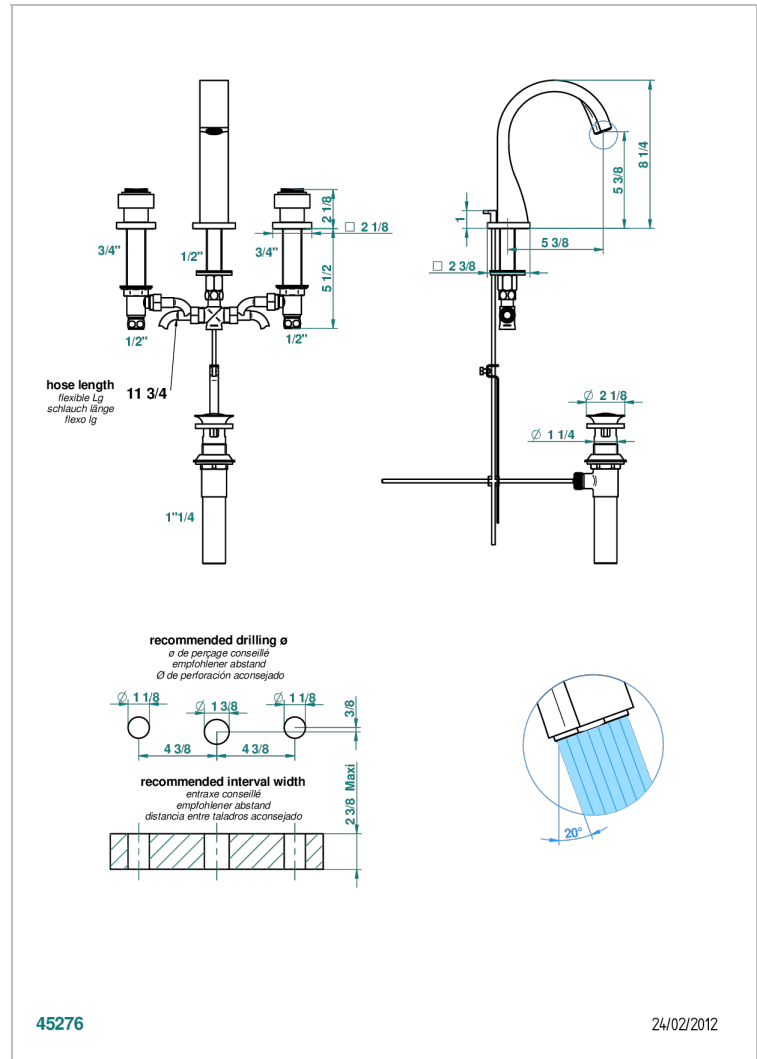

MASQUE DE FEMME SMOOTH METAL

A2U-151M/US

Widespread lavatory set with drain for 1 1/4" + countertop

CHARACTERISTIC

- Masque de Femme Smooth metal
- Widespread lavatory set with drain for 1 1/4" + countertop

TECHNICAL SPECS

- Recommandé : 3 bars (max. 5 bars) - Advised : 43,5 psi (max. 72 psi)
- 5,7 l/min à 3 bars (1.5 gpm at 43.5 psi)

AVAILABLE FINITIONS

Black ceram - D30
Blush PVD - H62
Brass color PVD - H49
Brown bronze color PVD - F33
Chrome polished - A02
Chrome polished / gold polished - G02

Matt nickel color PVD - H56
Nickel antique / Sovereign - H28
Nickel color PVD - H55
Nickel polished - B01
Soft gold - F30
Soft matt gold - F31

Umber PVD - H66