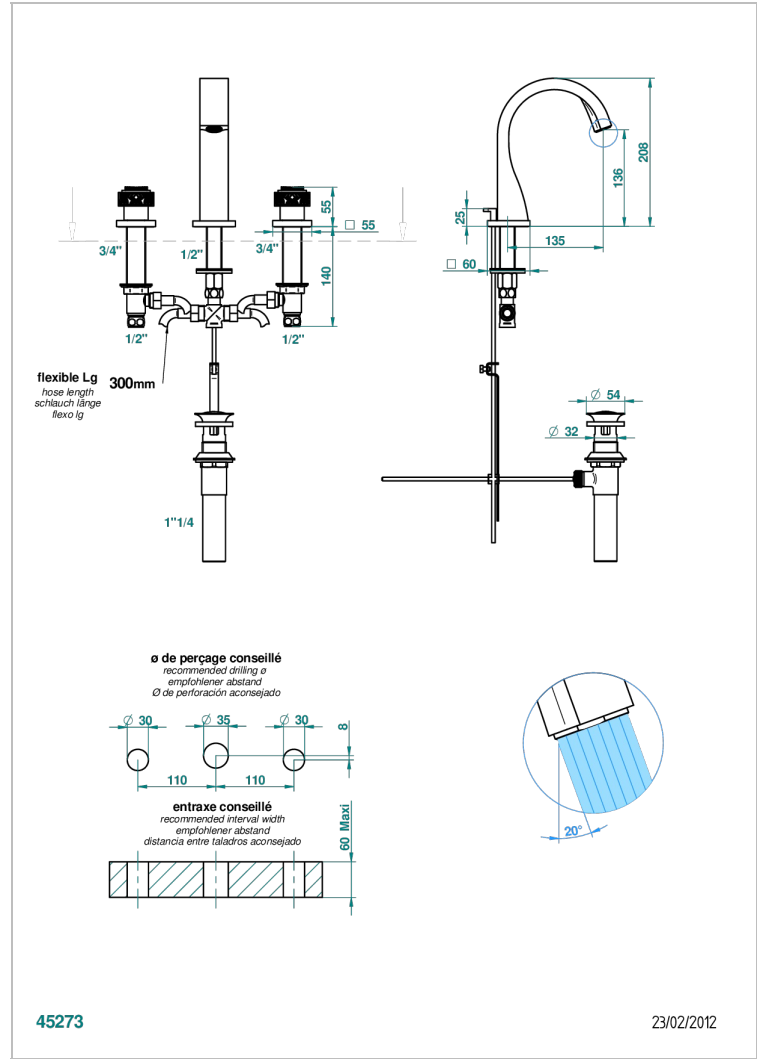

# MASQUE DE FEMME ENGRAVED METAL

A2T-151M/US

Widespread lavatory set with drain for 1 1/4" + countertop

## CHARACTERISTIC

- Masque de Femme Engraved Metal
- Widespread lavatory set with drain for 1 1/4" + countertop

## TECHNICAL SPECS

- Recommandé : 3 bars (max. 5 bars) - Advised : 43,5 psi (max. 72 psi)
- 5,7 l/min à 3 bars (1.5 gpm at 43.5 psi)

Umber PVD - H66