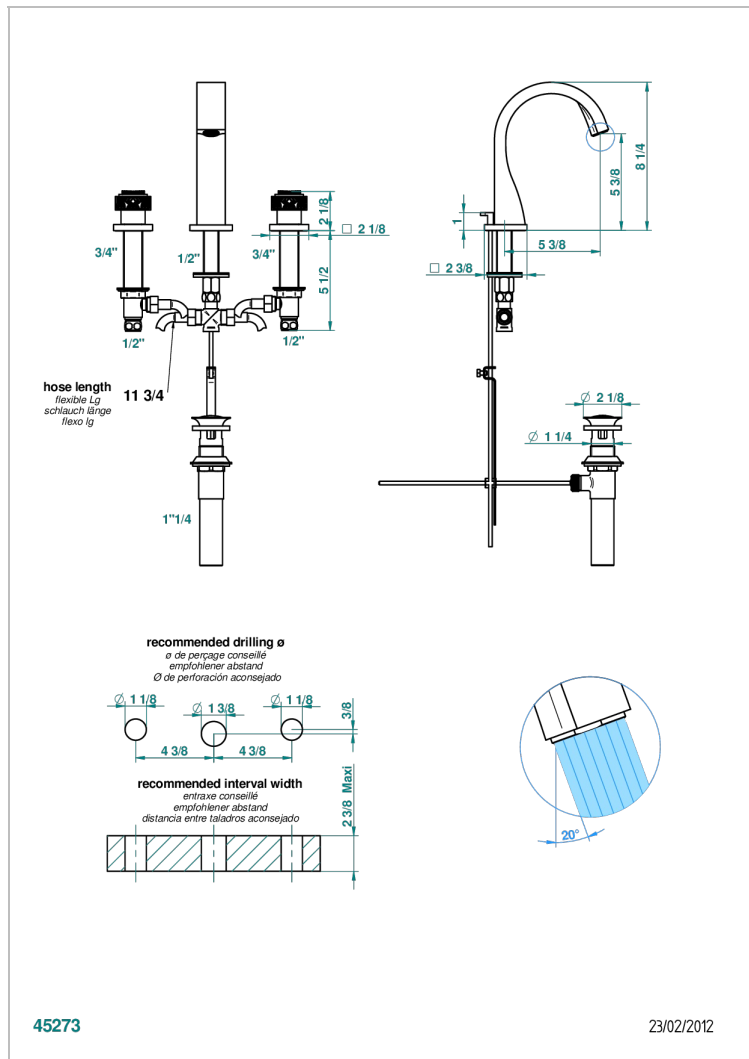

# MASQUE DE FEMME, METAL GRABADO

A2T-151M/US

Rim mounted 3-hole basin mixer with waste for marble

## CARACTERÍSTICAS

- Masque de Femme, metal grabado
- Rim mounted 3-hole basin mixer with waste for marble

## ESPECIFICACIONES TÉCNICAS

- Recommandé : 3 bars (max. 5 bars) - Advised : 43,5 psi (max. 72 psi)
- 5,7 l/min à 3 bars (1.5 gpm at 43.5 psi)