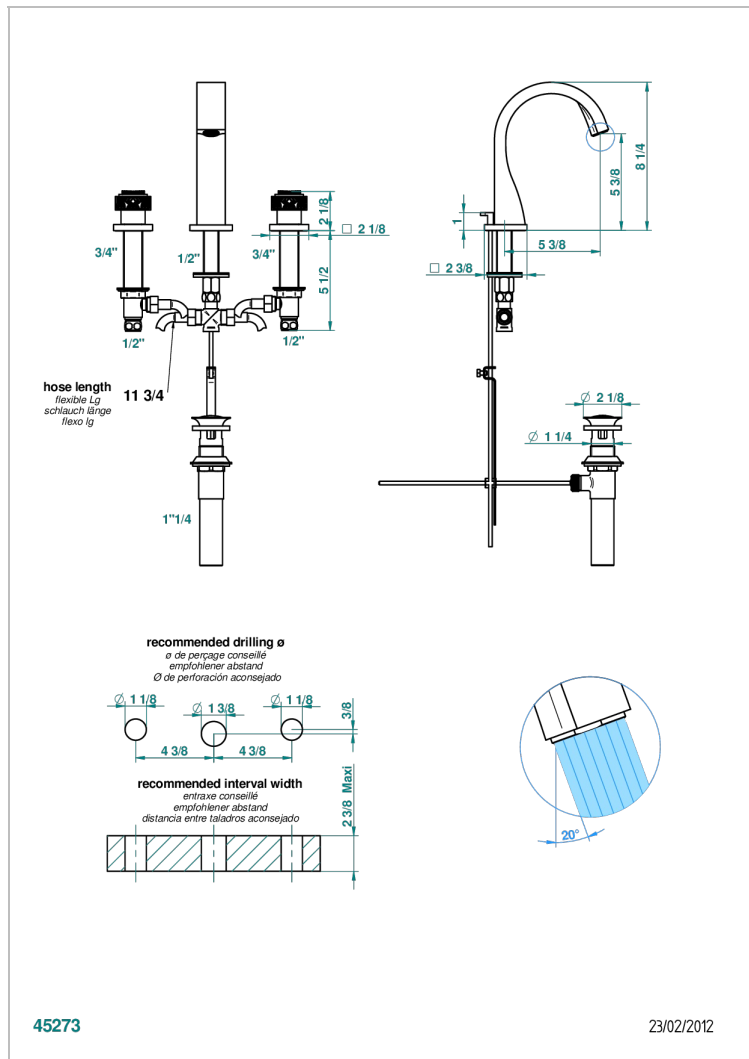

MASQUE DE FEMME ENGRAVED METAL

A2T-151M/US

Widespread lavatory set with drain for 1 1/4" + countertop

CHARACTERISTIC

- Masque de Femme Engraved Metal
- Widespread lavatory set with drain for 1 1/4" + countertop

TECHNICAL SPECS

- Recommandé : 3 bars (max. 5 bars) - Advised : 43,5 psi (max. 72 psi)
- 5,7 l/min à 3 bars (1.5 gpm at 43.5 psi)

AVAILABLE FINITIONS

Black ceram - D30
Blush PVD - H62
Brass color PVD - H49
Brown bronze color PVD - F33
Chrome polished - A02
Chrome polished / gold polished - G02

Matt nickel color PVD - H56
Nickel antique / Sovereign - H28
Nickel color PVD - H55
Nickel polished - B01
Soft gold - F30
Soft matt gold - F31

Umber PVD - H66