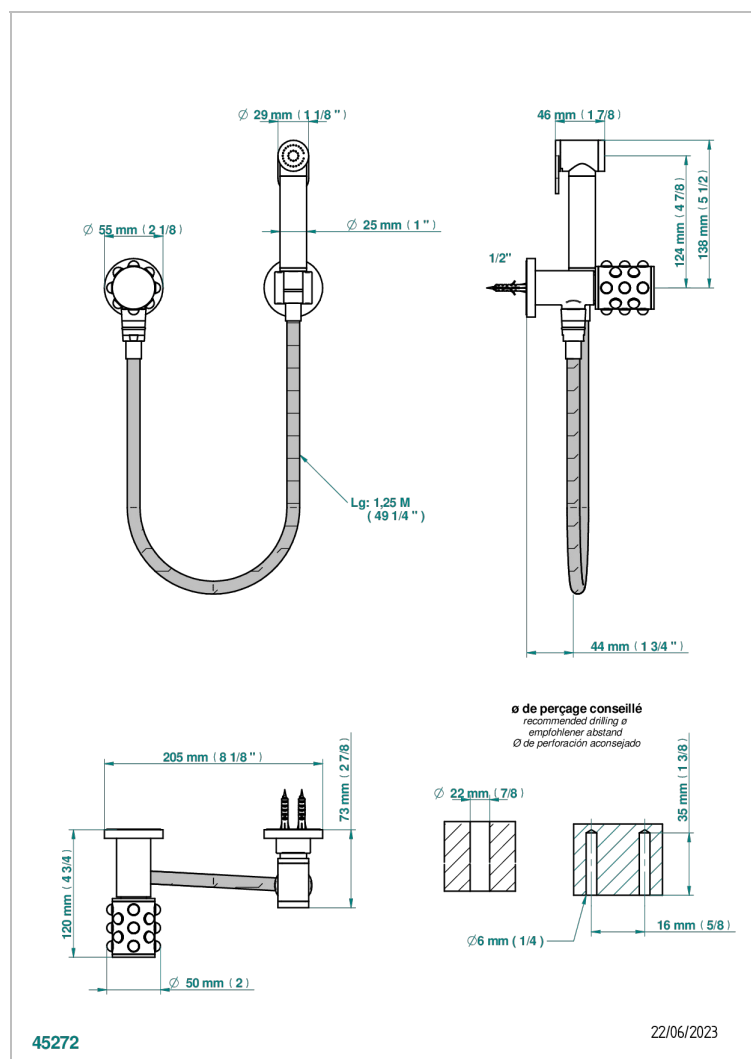

MOSSI CLEAR CRYSTAL

A2N-5840/8US

Handheld spray bidet with hose, elbow and hook

THG[®]
PARIS

CHARACTERISTIC

- Mossi Clear crystal
- Handheld spray bidet with hose, elbow and hook

TECHNICAL SPECS

- Recommandé : 3 bars (max. 5 bars) - Advised : 43,5 psi (max. 72 psi)
- 9,5 l/min à 3 bars (2.5 gpm at 43.5 psi)

AVAILABLE FINITIONS

- Chrome polished - A02
- Chrome polished / gold polished - G02
- Gold polished - F01
- Nickel polished - B01