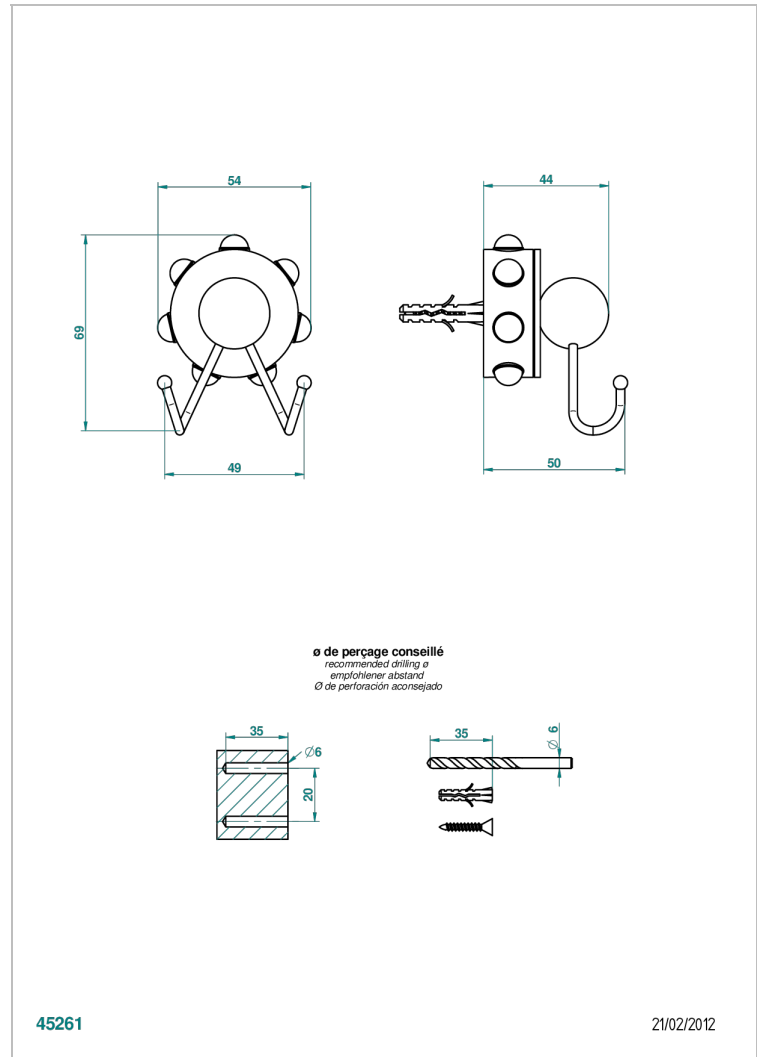

MOSSI CLEAR CRYSTAL

A2N-512

Double flannel hook

THG[®]
PARIS

CHARACTERISTIC

- Mossi Clear crystal
- Double flannel hook

AVAILABLE FINITIONS

Black ceram - D30
Blush PVD - H62
Brass color PVD - H49
Brown bronze color PVD - F33
Chrome polished - A02
Chrome polished / gold polished - G02