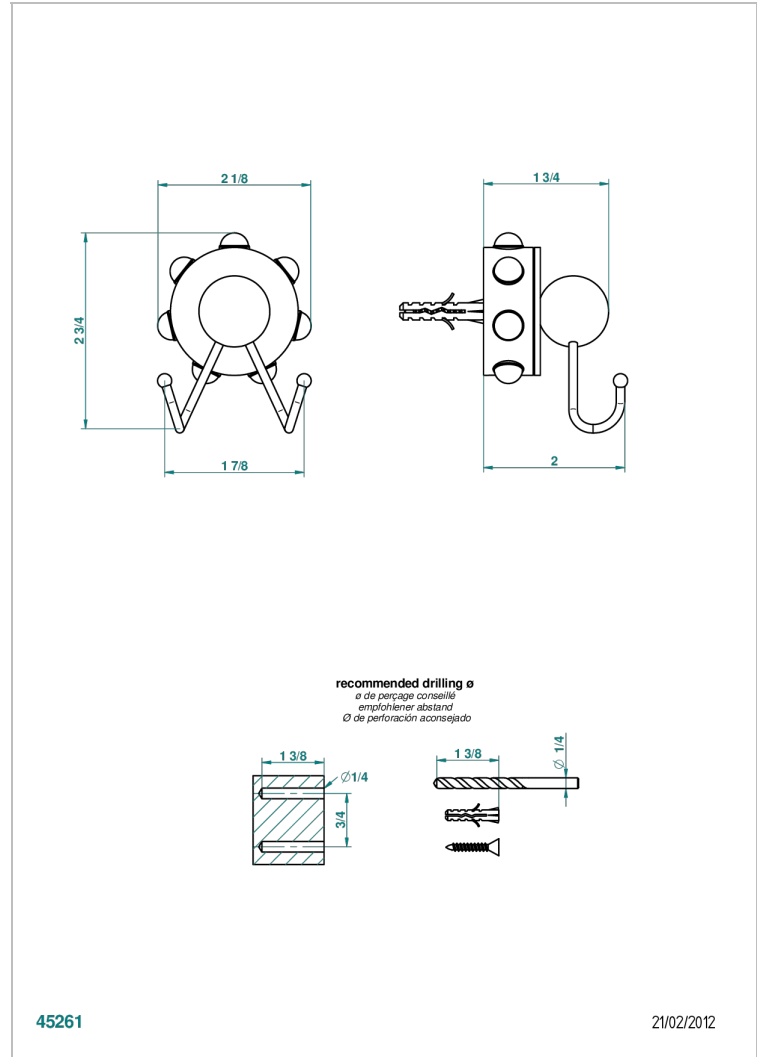

MOSSI CLEAR CRYSTAL

A2N-512

Double flannel hook

THG[®]
PARIS

CHARACTERISTIC

- Mossi Clear crystal
- Double flannel hook

AVAILABLE FINITIONS

Black ceram - D30
Blush PVD - H62
Brass color PVD - H49
Brown bronze color PVD - F33
Chrome polished - A02
Chrome polished / gold polished - G02