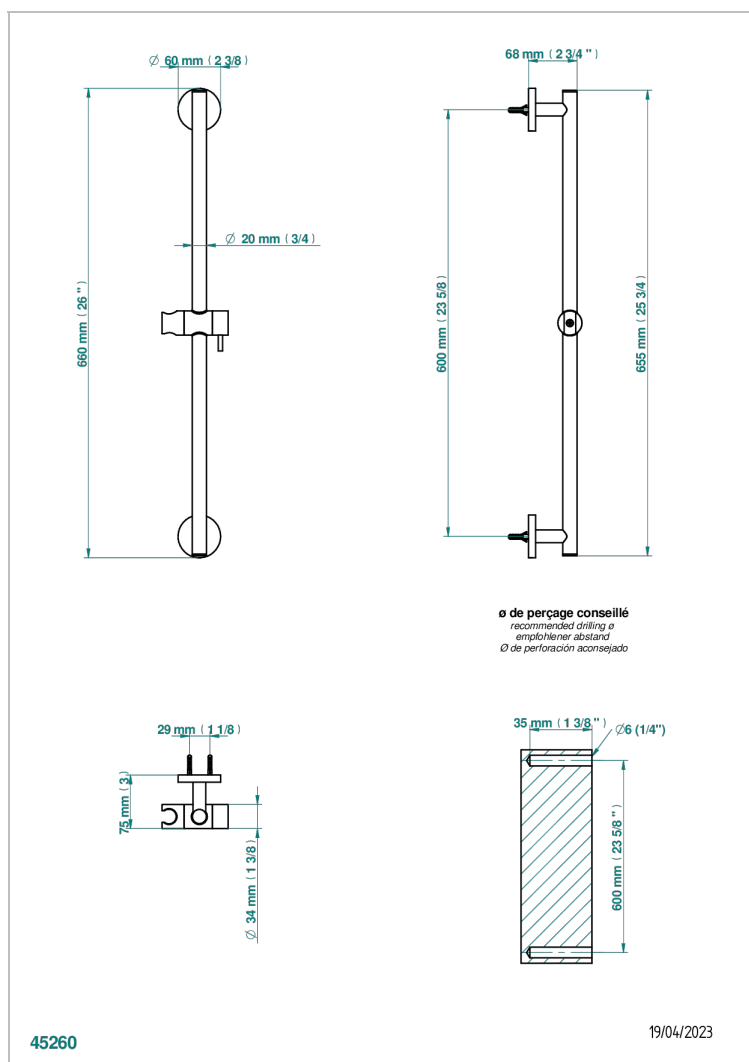

NANO WITH LEVER HANDLES

G5B-258

60 cm SLIDE BAR AND HOOK

THG
PARIS

CHARACTERISTIC

- Nano with lever handles
- 60 cm SLIDE BAR AND HOOK

AVAILABLE FINITIONS

Black ceram - D30
Chrome polished - A02
Chrome polished / gold polished - G02
Gold mat - F07
Gold polished - F01
Matt chrome (American satin) - C02

Matt nickel (American satin) - C01
Nickel antique / Sovereign - H28
Nickel polished - B01
Soft gold - F30
Soft matt gold - F31