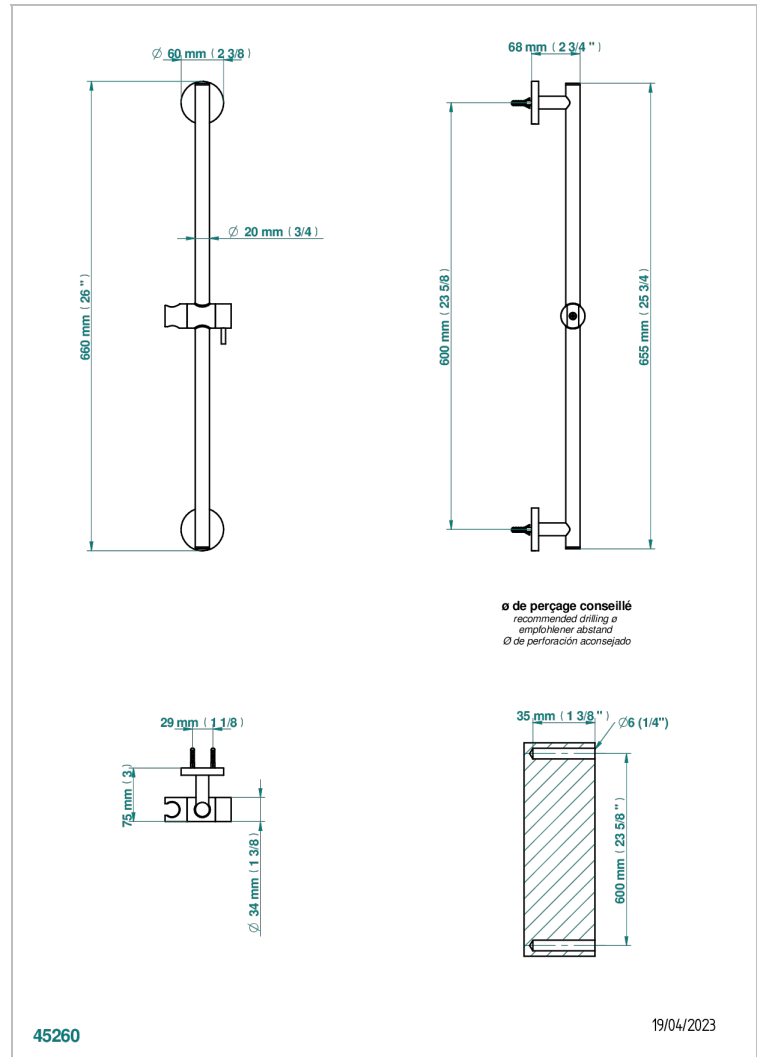

NANO WITH LEVER

G5B-258

Slide bar and hook

CHARACTERISTIC

- Nano with lever
- Slide bar and hook

AVAILABLE FINITIONS

Antique nickel - H28
Black ceram - D30
Matt chrome - C02
Matt gold - F07
Matt nickel (color finish) - C01
Polished chrome (color finish) - A02