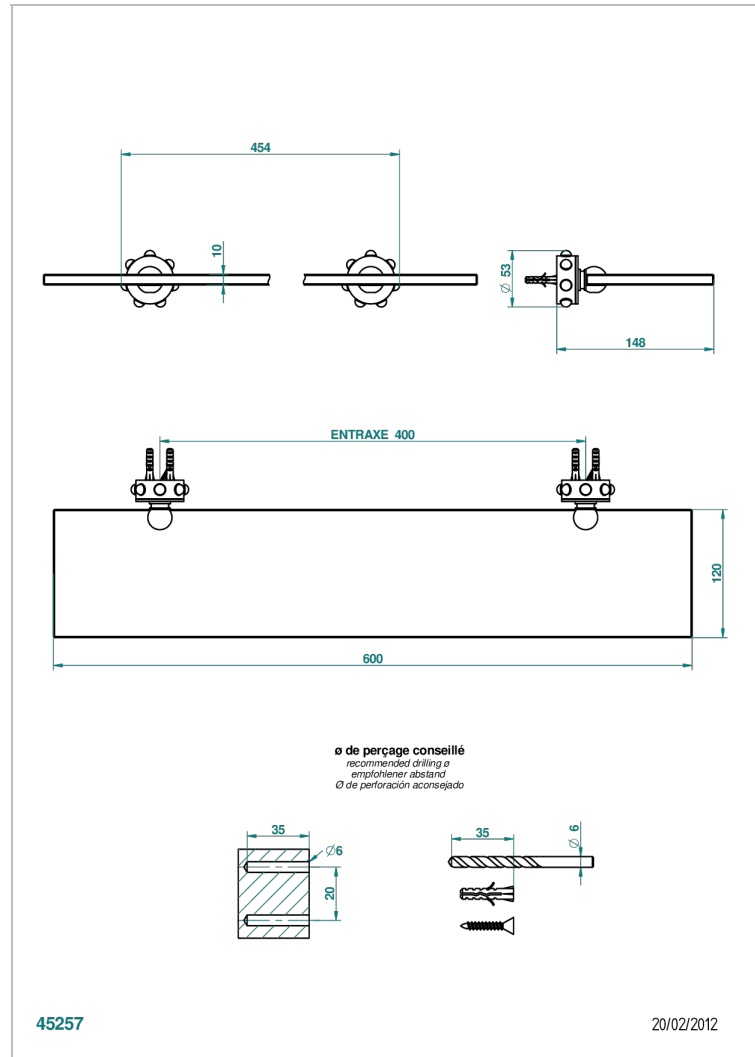

# MOSSI CLEAR CRYSTAL

A2N-564

Glass shelf with brackets

## CHARACTERISTIC

- Mossi Clear crystal
- Glass shelf with brackets