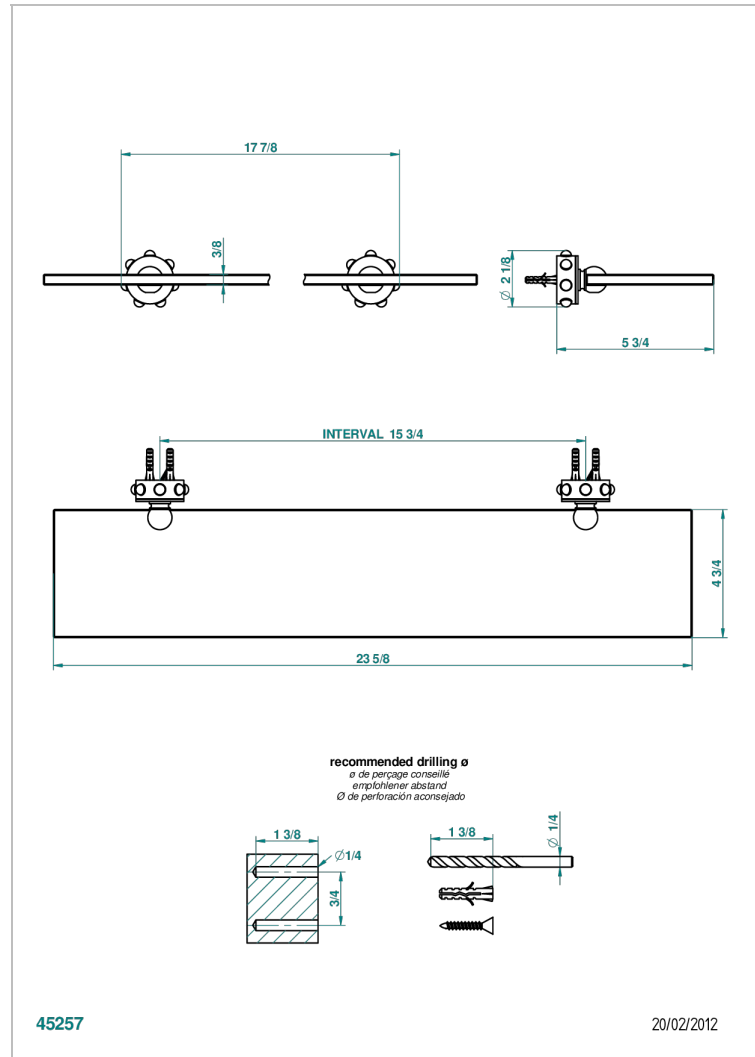

MOSSI CLEAR CRYSTAL

A2N-564

Glass shelf with brackets

CHARACTERISTIC

- Mossi Clear crystal
- Glass shelf with brackets

AVAILABLE FINITIONS

Black ceram - D30
 Blush PVD - H62
 Brass color PVD - H49
 Brown bronze color PVD - F33
 Chrome polished - A02
 Chrome polished / gold polished - G02