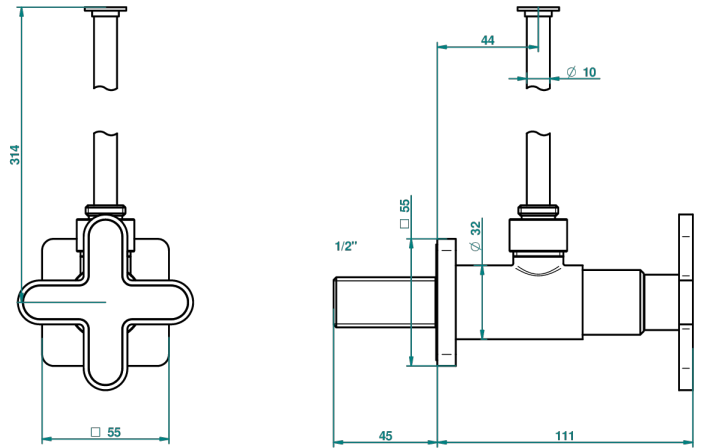

# PROFIL BLACK ONYX

A6N-181/S

1/2" stylised adjustable stop cock with 30 cm tube

45229

20/02/2012

## CHARACTERISTIC

- Profil Black Onyx
- 1/2" stylised adjustable stop cock with 30 cm tube