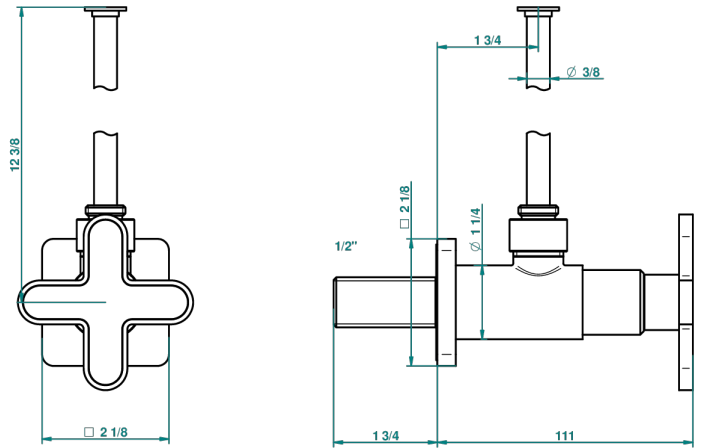

# PROFIL BLACK ONYX

A6N-181/S

1/2" stylised adjustable stop cock with 30 cm tube

THG<sup>®</sup>  
PARIS

45229

20/02/2012

## CHARACTERISTIC

- Profil Black Onyx
- 1/2" stylised adjustable stop cock with 30 cm tube