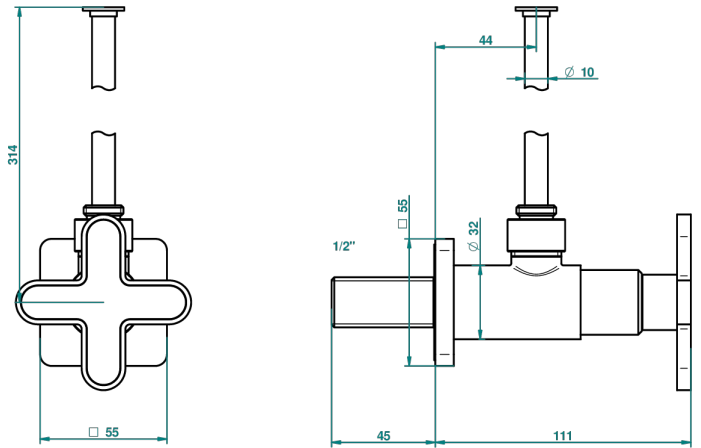

PROFIL BLACK ONYX

A6N-181/S

1/2" stylised adjustable stop cock with 30 cm tube

THG[®]
PARIS

45229

20/02/2012

CHARACTERISTIC

- Profil Black Onyx
- 1/2" stylised adjustable stop cock with 30 cm tube