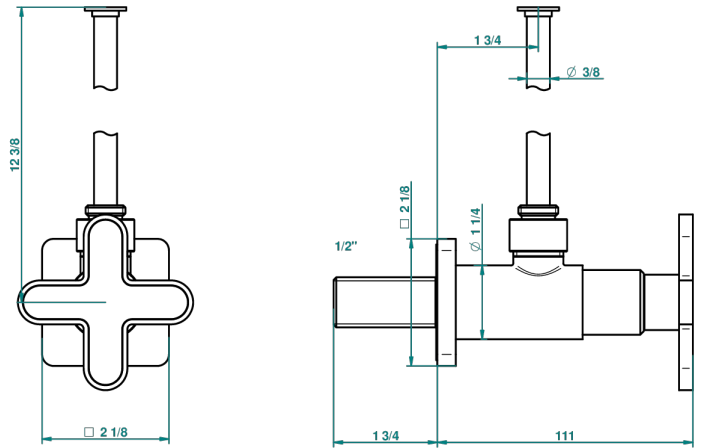

PROFIL BLACK ONYX

A6N-181/S

1/2" stylised adjustable stop cock with 30 cm tube

THG[®]
PARIS

45229

20/02/2012

CHARACTERISTIC

- Profil Black Onyx
- 1/2" stylised adjustable stop cock with 30 cm tube