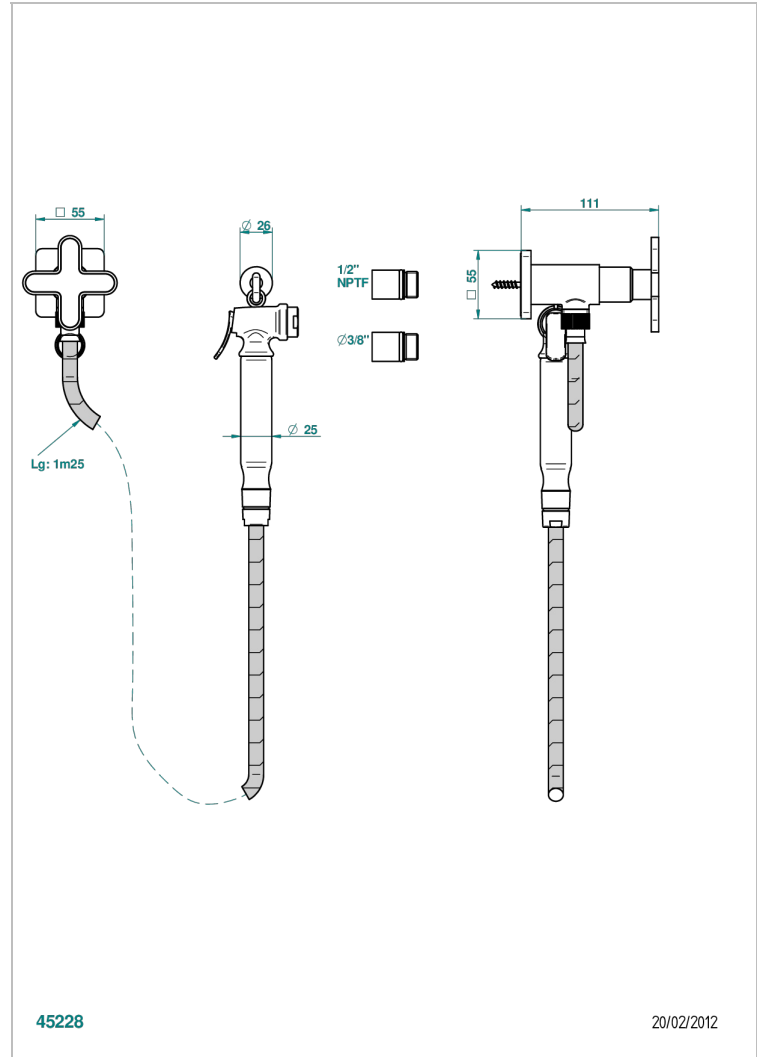

PROFIL BLACK ONYX

A6N-5840/8US

Handheld spray bidet with hose, elbow and hook

THG[®]
PARIS

CHARACTERISTIC

- Profil Black Onyx
- Handheld spray bidet with hose, elbow and hook

TECHNICAL SPECS

- Recommandé : 3 bars (max. 5 bars) - Advised : 43,5 psi (max. 72 psi)
- 9,5 l/min à 3 bars (2.5 gpm at 43.5 psi)

AVAILABLE FINITIONS

- Chrome polished - A02
- Chrome polished / gold polished - G02
- Gold polished - F01
- Nickel polished - B01