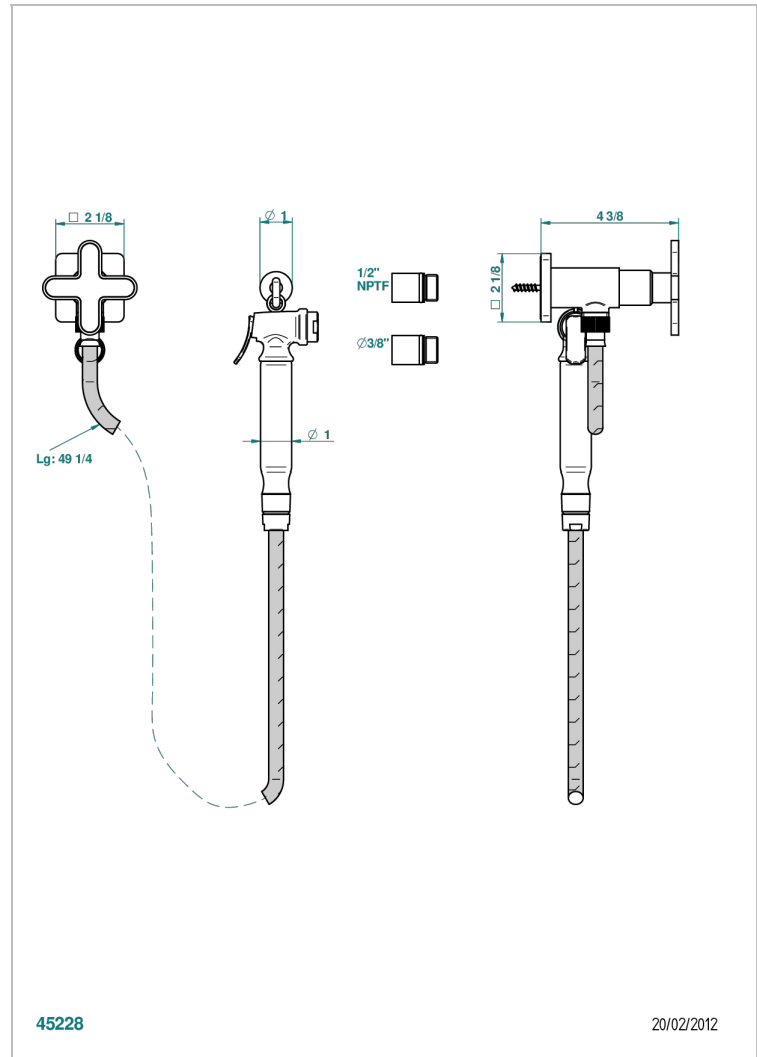

PROFIL BLACK ONYX

A6N-5840/8US

Handheld spray bidet with hose, elbow and hook

THG[®]
PARIS

CHARACTERISTIC

- Profil Black Onyx
- Handheld spray bidet with hose, elbow and hook

TECHNICAL SPECS

- Recommandé : 3 bars (max. 5 bars) - Advised : 43,5 psi (max. 72 psi)
- 9,5 l/min à 3 bars (2.5 gpm at 43.5 psi)

AVAILABLE FINITIONS

- Chrome polished - A02
- Chrome polished / gold polished - G02
- Gold polished - F01
- Nickel polished - B01