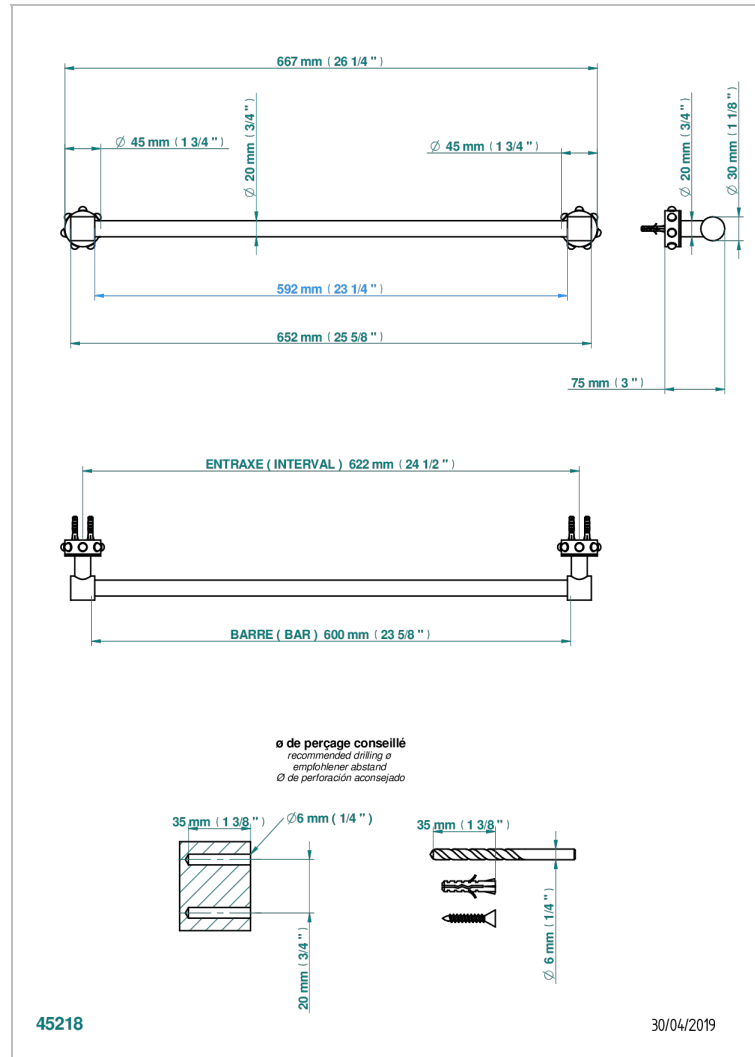

MOSSI CLEAR CRYSTAL

A2N-520/60

Towel bar, 24" long

CHARACTERISTIC

- Mossi Clear crystal
- Towel bar, 24" long

AVAILABLE FINITIONS

Black ceram - D30
Blush PVD - H62
Brass color PVD - H49
Brown bronze color PVD - F33
Chrome polished - A02
Chrome polished / gold polished - G02